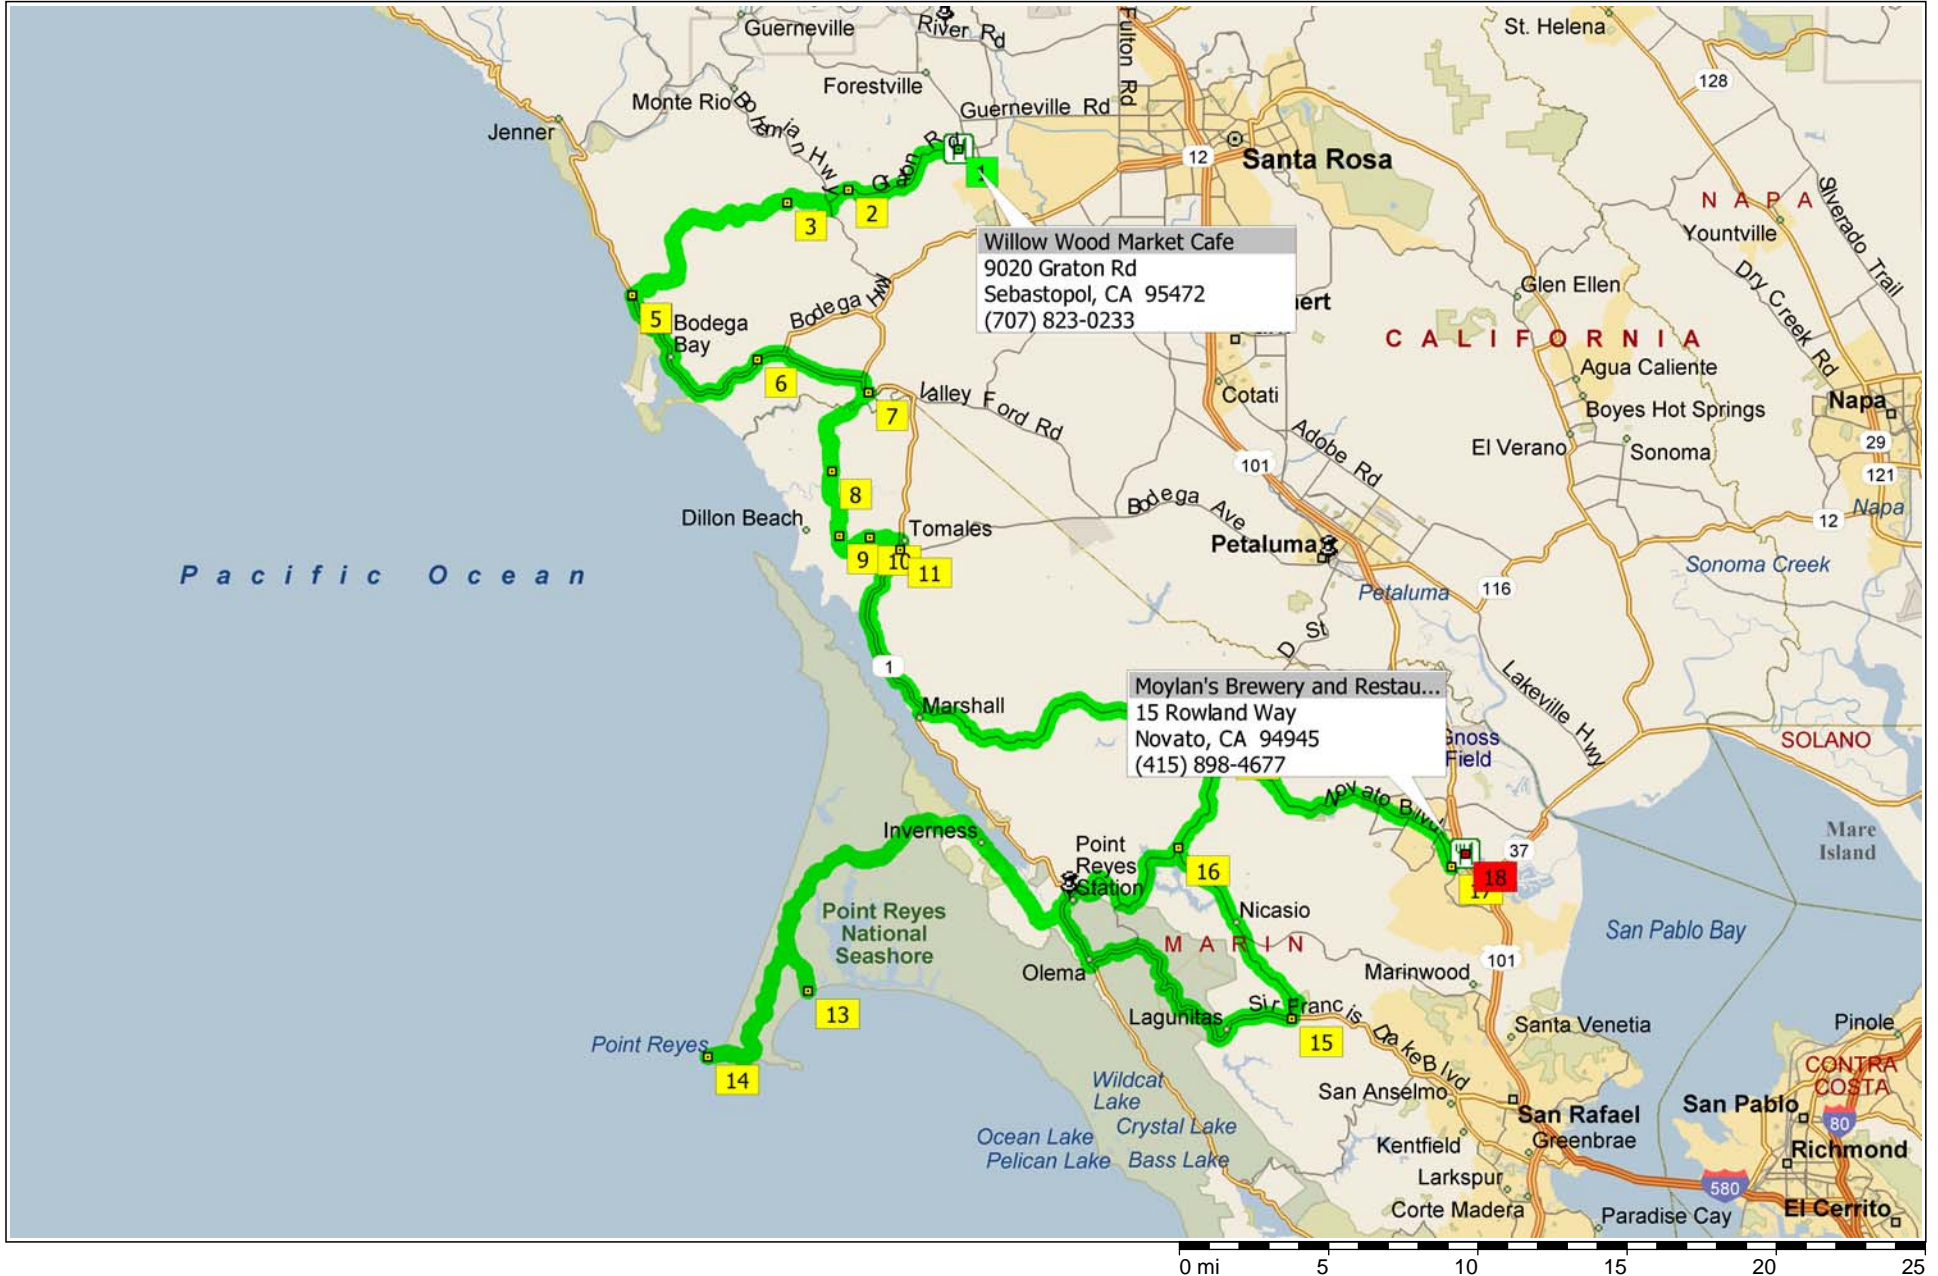

# Graton-Point Reyes

145.0 miles; 7 hours, 50 minutes

9:15 AM	0.0 mi	<b>1</b> Depart Graton on Graton Rd (West) for 1.3 mi
9:17 AM	1.3 mi	Turn LEFT to stay on Graton Rd for 3.4 mi
9:23 AM	4.7 mi	<b>2</b> At Graton Rd, Sebastopol, CA 95472, stay on Graton Rd (West) for 0.8 mi
9:24 AM	5.5 mi	Turn LEFT (South) onto Bohemian Hwy for 0.2 mi
9:25 AM	5.8 mi	Turn RIGHT (West) onto Coleman Valley Rd for 1.8 mi
9:29 AM	7.5 mi	<b>3</b> At Coleman Valley Rd & Joy Rd, Occidental, CA 95465, turn RIGHT to stay on Coleman Valley Rd for 8.3 mi
9:45 AM	15.8 mi	<b>4</b> At SR-1 & Coleman Valley Rd, Bodega Bay, CA 94923, turn RIGHT (North) onto SR-1 for 43 yds
9:45 AM	15.8 mi	<b>5</b> Arrive 4415 SR-1, Bodega Bay, CA 94923
9:55 AM	15.8 mi	Depart 4415 SR-1, Bodega Bay, CA 94923 on SR-1 (South) for 7.1 mi
10:04 AM	22.9 mi	<b>6</b> At SR-1 & Bay Hill Rd, Bodega Bay, CA 94923, stay on SR-1 (North-East) for 4.3 mi
10:09 AM	27.2 mi	<b>7</b> Arrive Valley Ford Service [14450 Valley Ford Rd, Valley Ford, CA 94972, (707) 876-3270]
10:24 AM	27.2 mi	Depart Valley Ford Service [14450 Valley Ford Rd, Valley Ford, CA 94972, (707) 876-3270] on SR-1 [Valley Ford Rd] (West) for 109 yds
10:25 AM	27.3 mi	Bear LEFT (West) onto Valley Ford Estero Rd for 0.9 mi
10:27 AM	28.2 mi	Road name changes to Valley Ford Franklin School Rd for 2.7 mi
10:32 AM	30.8 mi	<b>8</b> At Valley Ford Franklin School Rd & Whitaker Bluff Rd, Tomales, CA 94971, stay on Valley Ford Franklin School Rd (South) for 2.3 mi
10:37 AM	33.2 mi	<b>9</b> At 27202 Valley Ford Franklin School Rd, Tomales, CA 94971, road name changes to Dillon Beach Rd for 1.5 mi
10:40 AM	34.7 mi	<b>10</b> At 336 Dillon Beach Rd, Tomales, CA 94971, stay on Dillon Beach Rd (East) for 1.1 mi
10:43 AM	35.8 mi	Turn RIGHT (South) onto SR-1 [Shoreline Hwy] for 0.3 mi
10:43 AM	36.1 mi	<b>11</b> Arrive SR-1 & Tomales-Petaluma Rd, Tomales, CA 94971