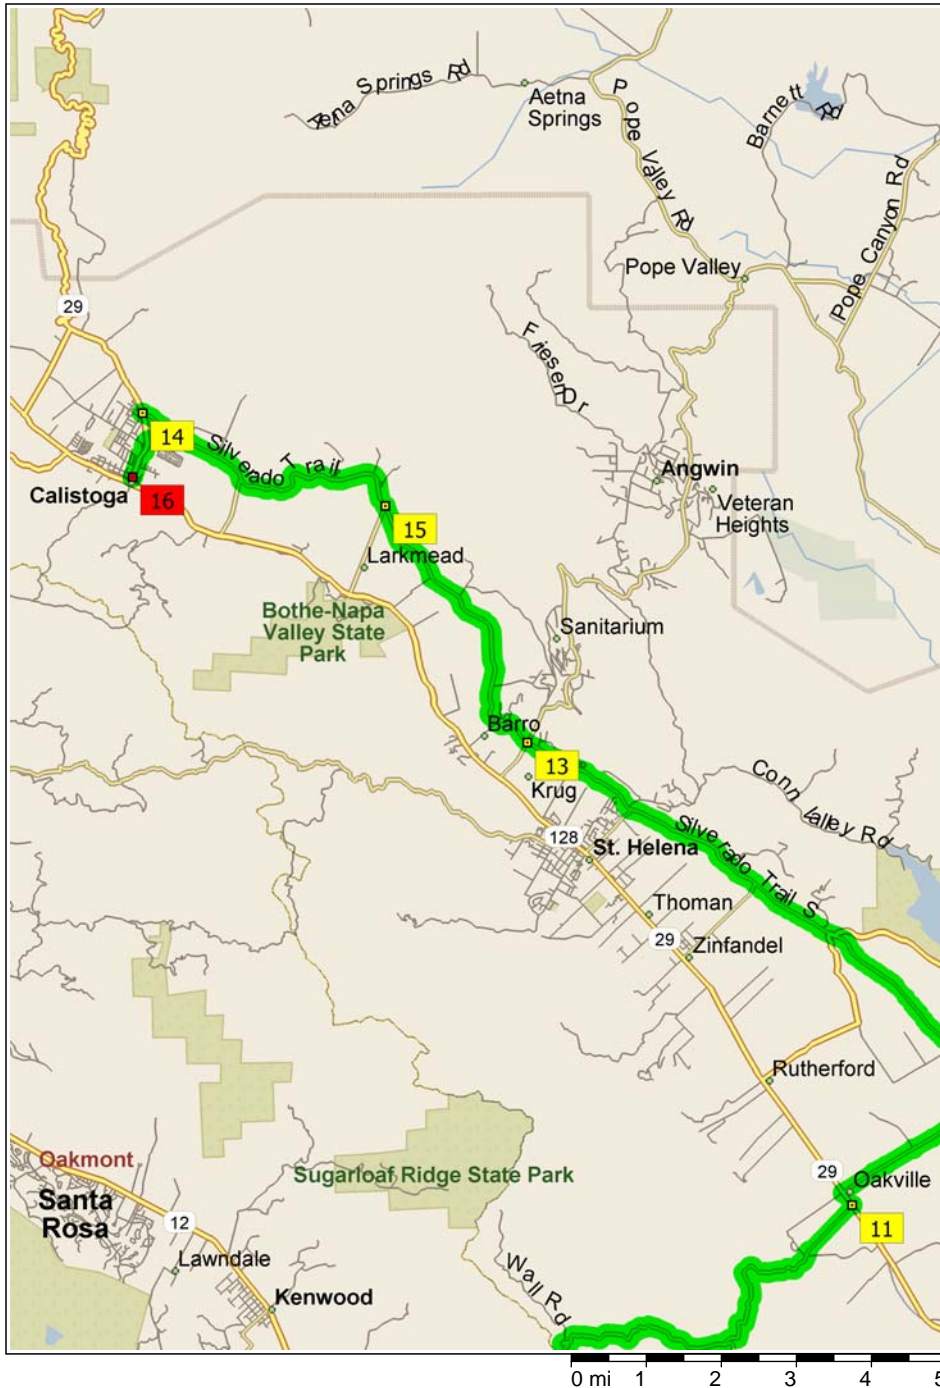

11:33 AM	34.1 mi	Keep STRAIGHT onto SR-128 [Silverado Trail S] for 164 yds
11:34 AM	34.2 mi	Keep STRAIGHT onto Silverado Trail (S) for 4.9 mi
11:43 AM	39.1 mi	13 At Silverado Tr N & Deer Park Rd, St Helena, CA 94574, stay on Silverado Trail N (West) for 8.3 mi
11:58 AM	47.4 mi	14 At Silverado Tr & Lincoln Ave, Calistoga, CA 94515, return East on Silverado Trail for 4.1 mi
12:05 PM	51.6 mi	15 At Silverado Tr & Larkmead Ln, Calistoga, CA 94515, return North-West on Silverado Trail for 3.8 mi
12:13 PM	55.4 mi	Turn LEFT (South) onto Brannon St for 0.3 mi
12:15 PM	55.7 mi	Turn LEFT (South) onto SR-29 [Lincoln Ave] for 0.5 mi
12:15 PM	56.3 mi	16 Arrive 1250 Lincoln Ave, Calistoga, CA 94515