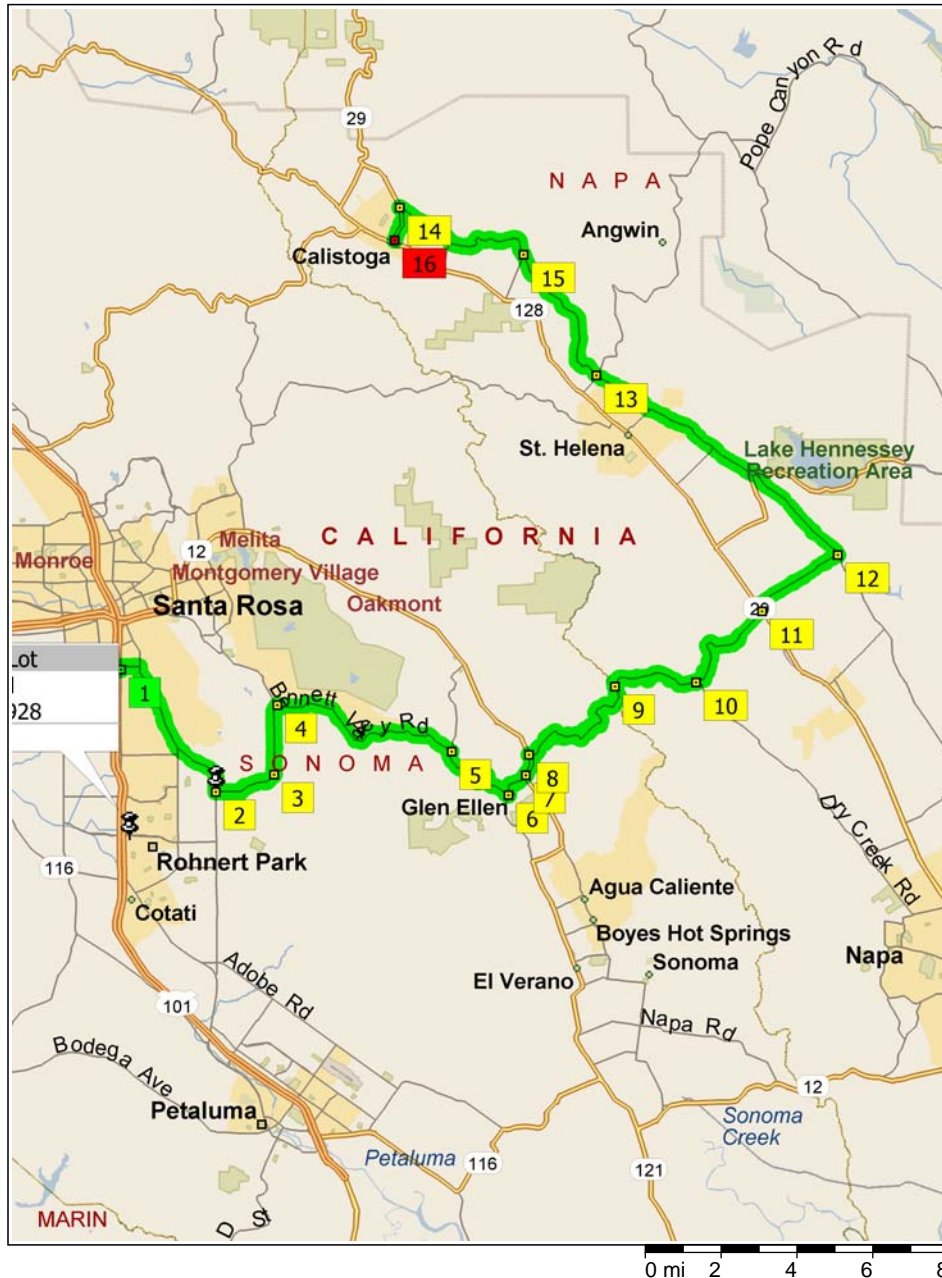

Santa Rosa - St Helena

56.3 miles; 1 hour, 45 minutes

10:30 AM	0.0 mi	1 Depart 2688 Santa Rosa Ave, Santa Rosa, CA 95407 on Santa Rosa Ave (North) for 142 yds
10:30 AM	0.1 mi	Turn RIGHT (East) onto Yolanda Ave for 0.5 mi
10:32 AM	0.6 mi	Turn RIGHT (South) onto Petaluma Hill Rd for 4.1 mi
10:41 AM	4.7 mi	2 At Crane Canyon Rd, Santa Rosa, CA 95404 [Crane Canyon Rd, Santa Rosa, CA 95404], turn LEFT (East) onto Crane Canyon Rd for 1.7 mi
10:44 AM	6.4 mi	3 At Grange Rd & Crane Canyon Rd, Santa Rosa, CA 95404, road name changes to Grange Rd for 1.9 mi
10:47 AM	8.3 mi	4 At Grange Rd & Bennett Valley Rd, Santa Rosa, CA 95404, turn RIGHT (East) onto Bennett Valley Rd for 5.4 mi
10:57 AM	13.8 mi	5 At Bennett Valley Rd & Warm Springs Rd, Glen Ellen, CA 95442, turn RIGHT (West) onto Warm Springs Rd for 2.4 mi
11:01 AM	16.2 mi	6 At Warm Springs Rd & Arnold Dr, Glen Ellen, CA 95442, turn LEFT (North) onto Arnold Dr for 0.8 mi
11:03 AM	17.0 mi	7 At Arnold Dr & SR-12, Glen Ellen, CA 95442, bear LEFT (North) onto SR-12 [Sonoma Hwy] for 0.6 mi
11:03 AM	17.6 mi	8 At SR-12 & Trinity Rd, Glen Ellen, CA 95442, turn RIGHT (East) onto Trinity Rd for 3.0 mi
11:09 AM	20.6 mi	Turn LEFT to stay on Trinity Rd for 1.6 mi
11:11 AM	22.2 mi	9 At Trinity Rd & Dry Creek Rd, Glen Ellen, CA 95442, bear RIGHT (North) onto Dry Creek Rd for 2.8 mi
11:16 AM	25.0 mi	10 At Dry Creek Rd & Oakville Grade Rd, Napa, CA 94558, bear LEFT (North-East) onto Oakville Grade Rd for 3.2 mi
11:22 AM	28.2 mi	11 At Oakville Grade Rd & SR-29, Napa, CA 94558, turn LEFT (North-West) onto SR-29 [St Helena Hwy] for 0.2 mi
11:22 AM	28.4 mi	Turn RIGHT (North-East) onto Oakville Cross Rd for 2.5 mi
11:27 AM	31.0 mi	12 At Oakville Cross Rd & Silverado Tr, Napa, CA 94558, turn LEFT (North) onto Silverado Trail (S) for 3.1 mi