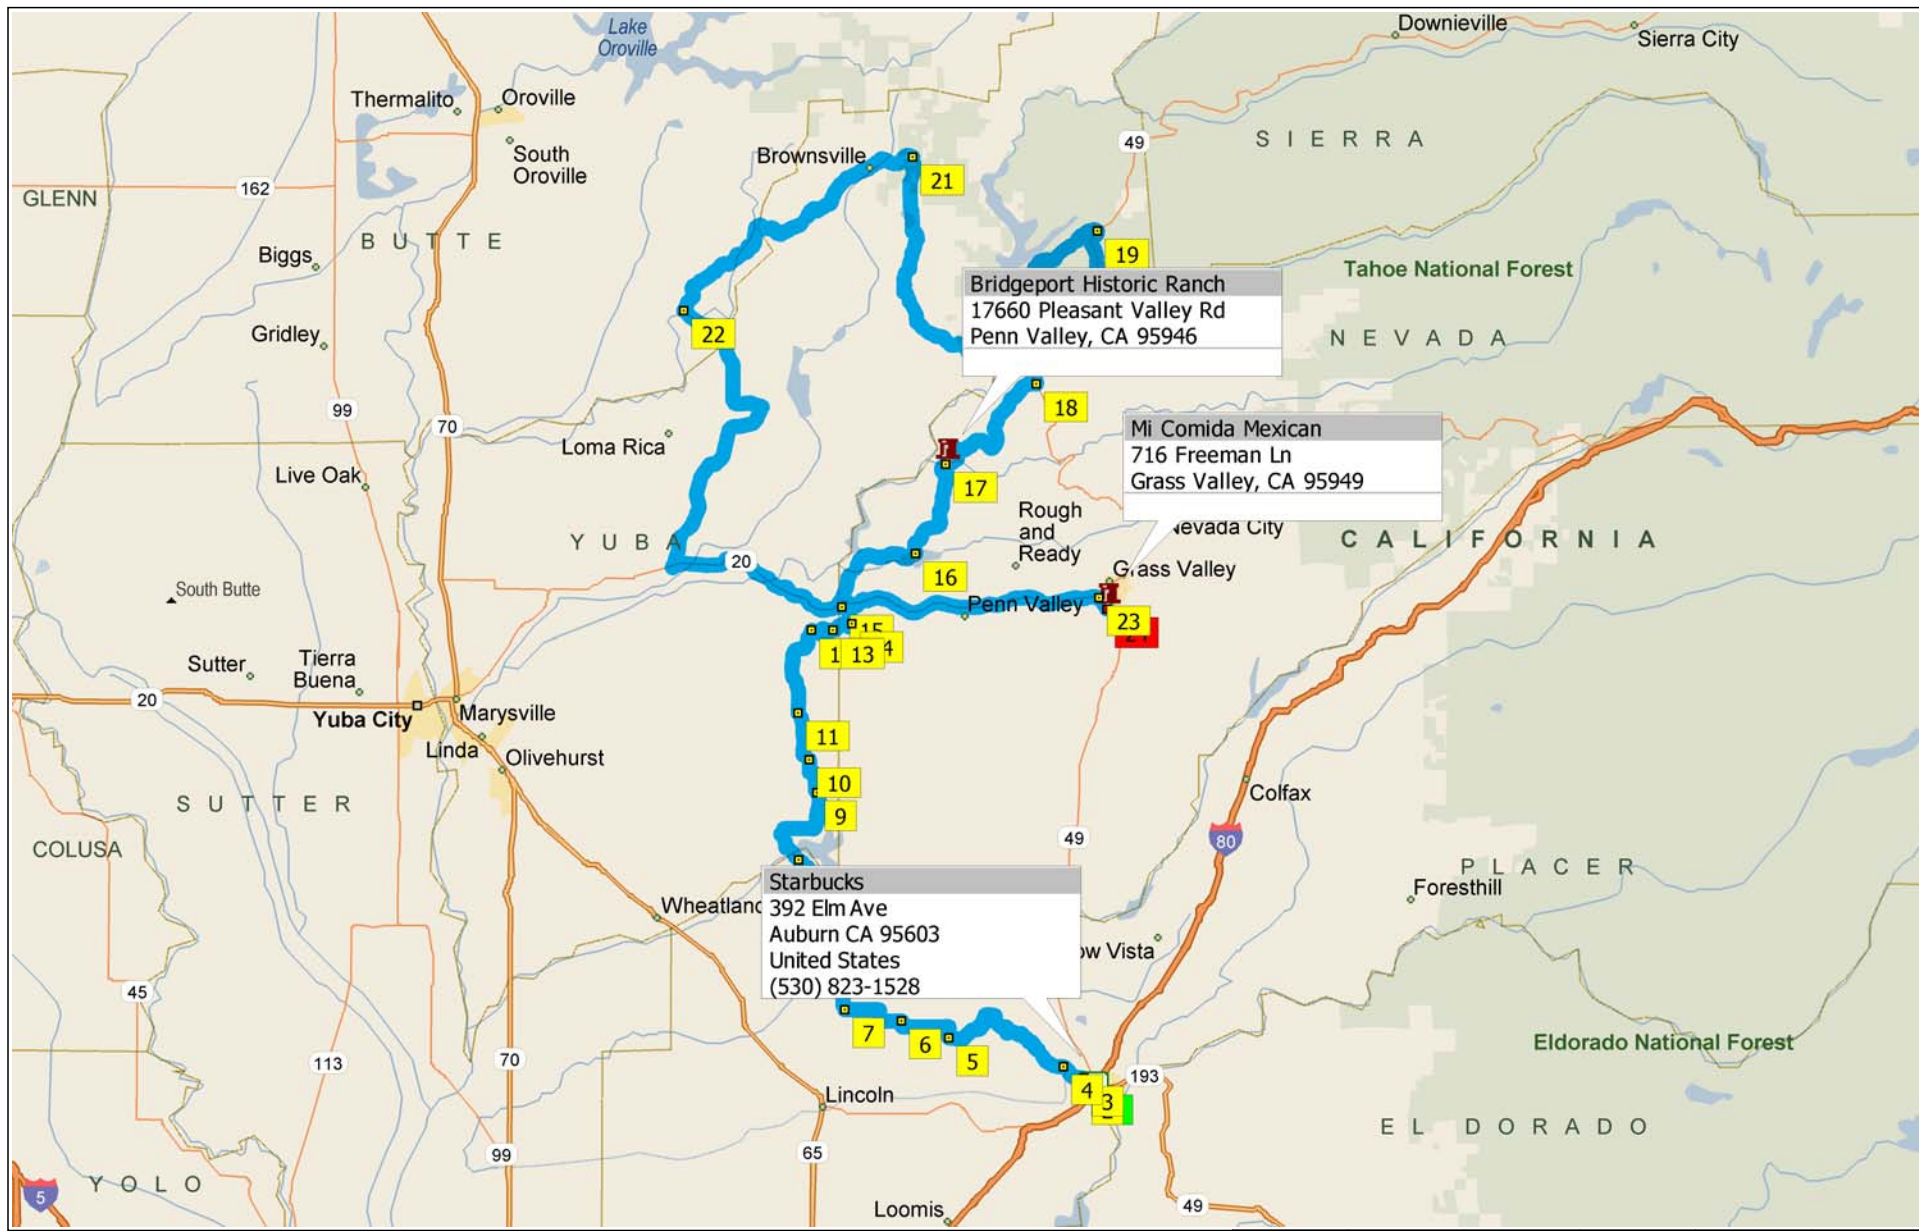

SV-REME Auburn-Grass Valley Run

135.4 miles; 4 hours, 57 minutes

0 mi 10 20 30