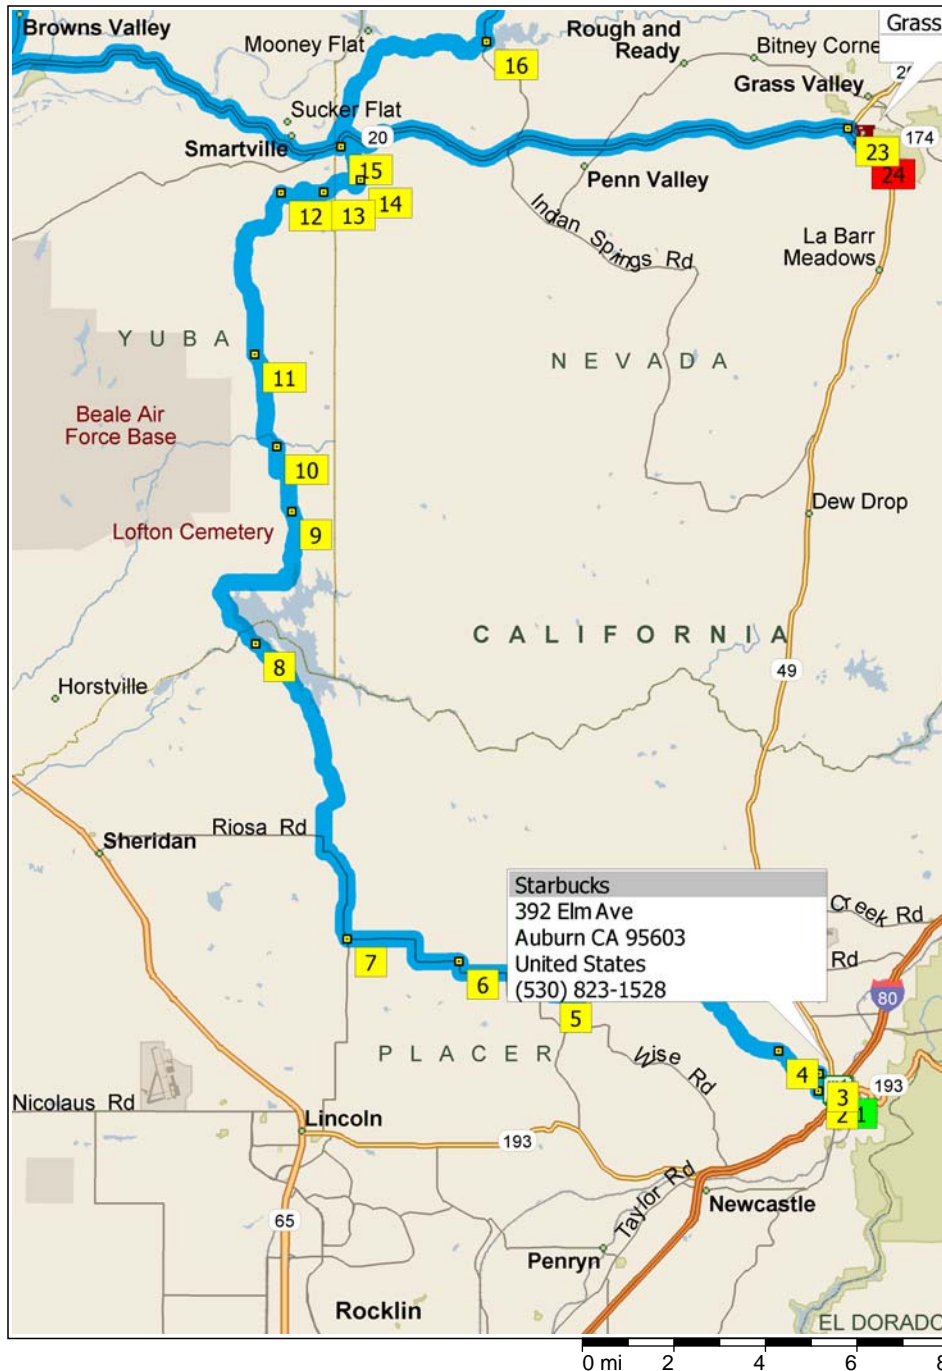

8:00 AM	0.0 mi	1 Depart Starbucks [392 Elm Ave, Auburn CA 95603, United States, (530) 823-1528] on Elm Ave (West) for 131 yds
8:00 AM	0.1 mi	Road name changes to Fulweiler Ave for 0.3 mi
8:01 AM	0.4 mi	2 At Fulweiler Ave & Nevada St, Auburn, CA 95603, turn RIGHT (North) onto Nevada St for 0.4 mi
8:02 AM	0.8 mi	3 At Nevada St & Mt Vernon Rd, Auburn, CA 95603, turn LEFT (West) onto Mt Vernon Rd for 1.1 mi
8:05 AM	1.9 mi	4 At Mount Vernon Rd & Vineyard Dr, Auburn, CA 95603, stay on Mt Vernon Rd (West) for 1.9 mi
8:09 AM	3.8 mi	Turn LEFT to stay on Mt Vernon Rd for 5.2 mi
8:22 AM	9.0 mi	5 At Mt Vernon Rd & Mt Pleasant Rd, Auburn, CA 95603, turn RIGHT (North) onto Mt Pleasant Rd for 2.8 mi
8:29 AM	11.8 mi	6 At Mt Pleasant Rd & Garden Bar Rd, Lincoln, CA 95648, stay on Mt Pleasant Rd (West) for 0.9 mi
8:31 AM	12.7 mi	Road name changes to Big Ben Rd for 2.0 mi
8:36 AM	14.7 mi	7 At Big Ben Rd & McCourtney Rd, Lincoln, CA 95648, turn RIGHT (North) onto McCourtney Rd for 7.6 mi
8:51 AM	22.3 mi	8 At McCourtney Rd & Camp Far West Rd, Lincoln, CA 95648, stay on McCourtney Rd (North-West) for 0.4 mi
8:52 AM	22.7 mi	Road name changes to Blackford Rd for 0.4 mi
8:53 AM	23.1 mi	Bear RIGHT (North) onto Camp Far West Rd for 4.0 mi
9:03 AM	27.1 mi	9 At Camp Far West Rd & Long Ravine Rd, Wheatland, CA 95692, road name changes to Long Ravine Rd for 1.6 mi
9:07 AM	28.7 mi	10 At Long Ravine Rd & Spenceville Rd, Wheatland, CA 95692, bear LEFT (North-West) onto Spenceville Rd for 0.3 mi
9:08 AM	29.0 mi	Turn RIGHT (North) onto Waldo Rd for 1.9 mi
9:14 AM	30.9 mi	11 At Waldo Rd & Smartville Rd, Wheatland, CA 95692, bear RIGHT (North) onto Smartville Rd for 4.1 mi