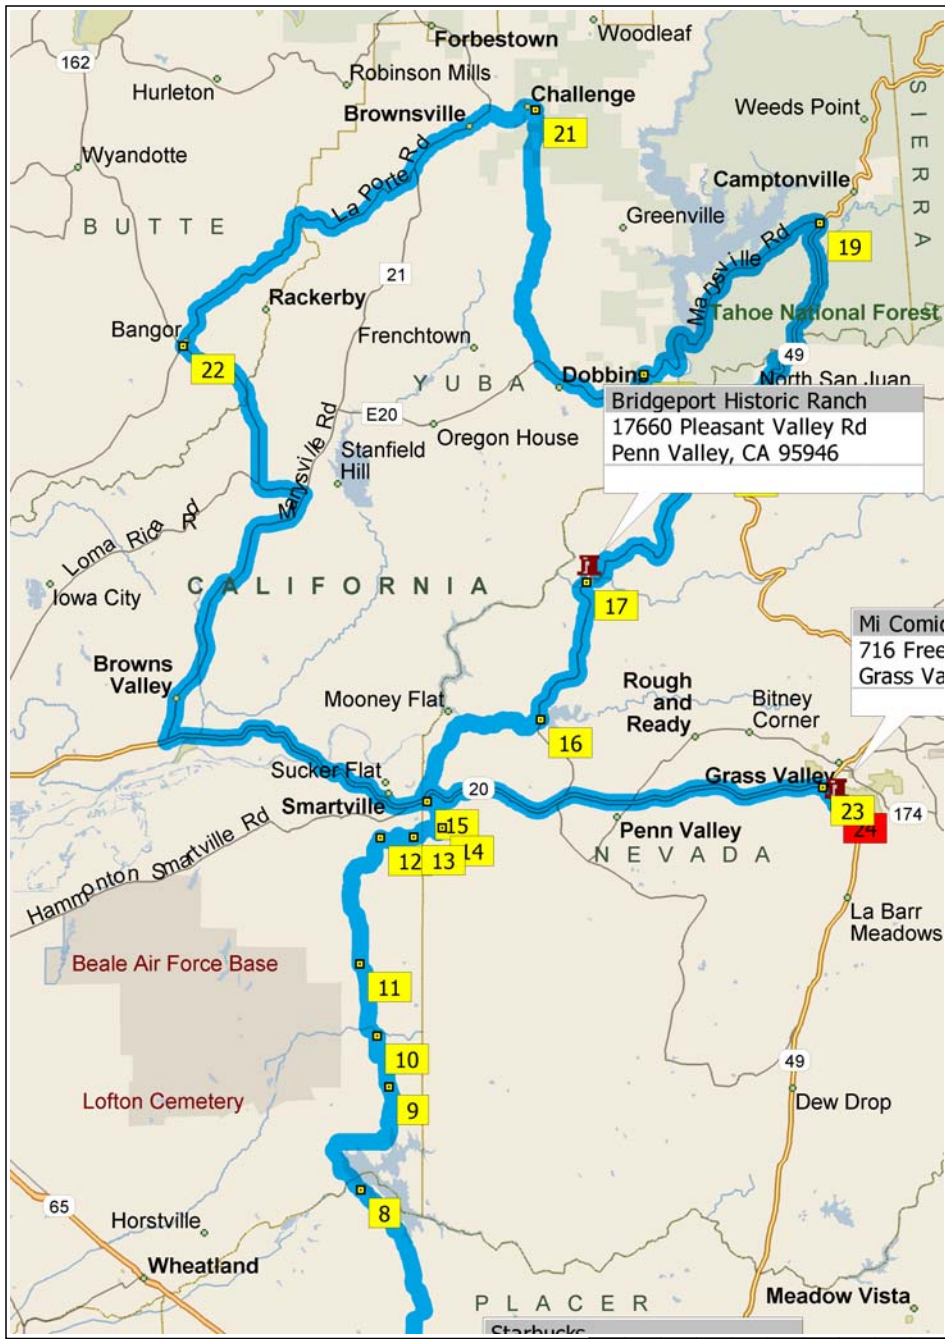

- 12:19 PM 104.2 mi Turn LEFT (East) onto Loma Rica Rd for 1.4 mi
- 12:20 PM 105.6 mi Turn RIGHT (South) onto Marysville Rd for 8.8 mi
- 12:30 PM 114.4 mi Turn LEFT (East) onto SR-20 for 20.1 mi
- 12:55 PM 134.5 mi Turn RIGHT onto Ramp for 0.2 mi towards McCourtney Rd / Mill St
- 12:56 PM 134.7 mi Turn LEFT (East) onto McCourtney Rd for 174 yds
- 12:56 PM 134.8 mi 23 At McCourtney Rd & Freeman Ln, Grass Valley, CA 95949, bear LEFT (East) onto Freeman Ln for 0.6 mi
- 12:57 PM 135.4 mi 24 Arrive Mi Comida Mexican [716 Freeman Ln, Grass Valley, CA 95949]