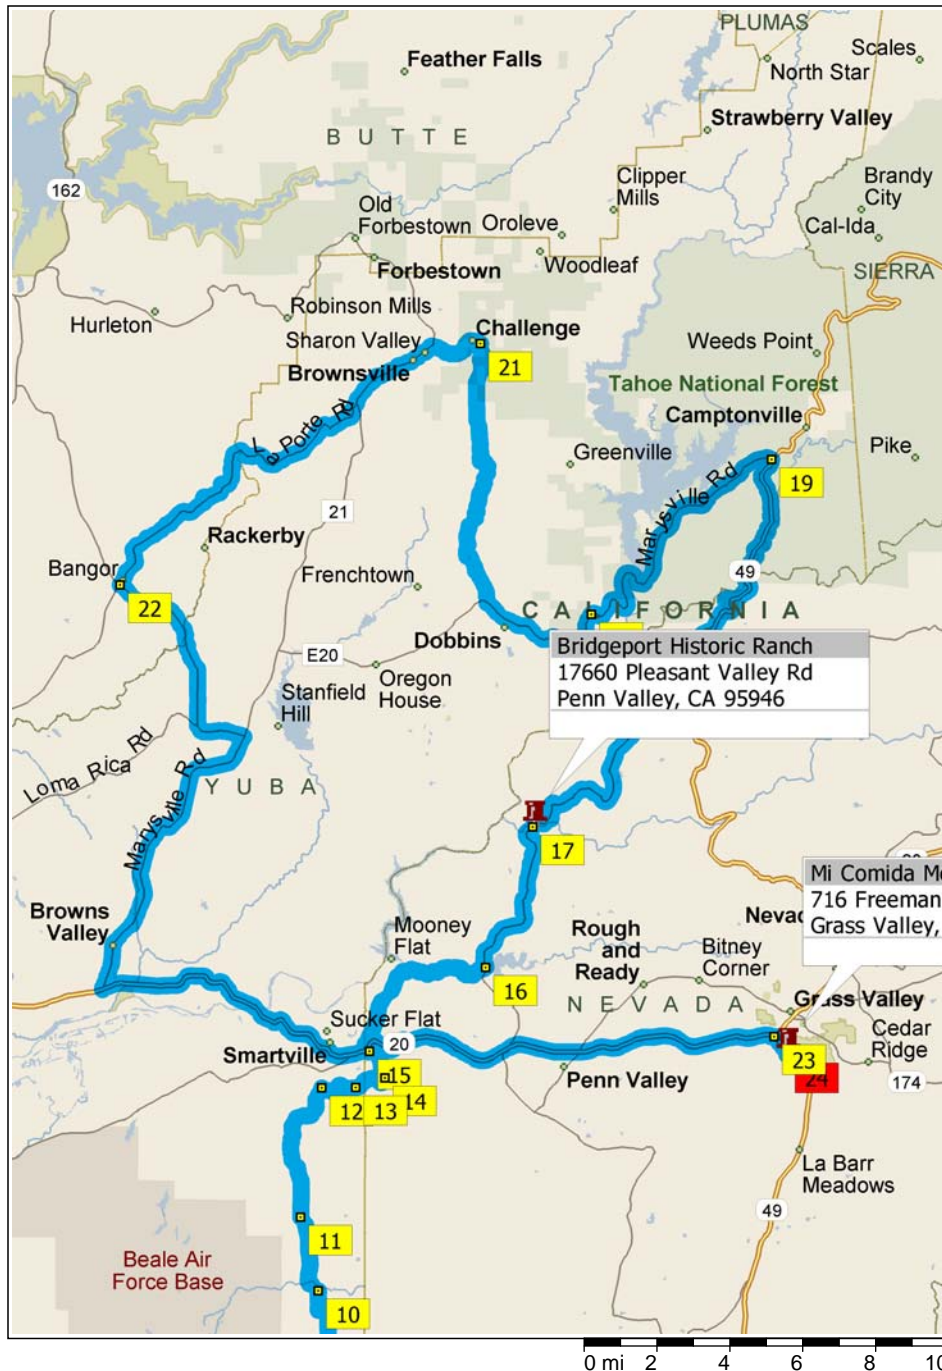

9:21 AM	35.0 mi	12	At Smartville Rd & Big Oak Dr, Smartville, CA 95977, turn RIGHT (East) onto Big Oak Dr for 1.1 mi
9:26 AM	36.2 mi	13	At Big Oak Dr, Smartville, CA 95977, stay on Big Oak Dr (East) for 1.0 mi
9:28 AM	37.2 mi	14	At Big Oak Dr & Hutto Rd, Smartville, CA 95977, turn LEFT (North) onto Voyageur Way for 0.4 mi
9:29 AM	37.6 mi		Turn LEFT (North) onto Wild Turkey Ln for 0.6 mi
9:31 AM	38.2 mi	15	At Lombardi Rd & Wild Turkey Ln, Smartville, CA 95977, road name changes to Lombardi Rd for 0.2 mi
9:32 AM	38.4 mi		Road name changes to Mooney Flat Rd for 5.1 mi
9:43 AM	43.5 mi	16	At Mooney Flat Rd & Pleasant Valley Rd, Smartville, CA 95977, bear LEFT (North) onto Pleasant Valley Rd for 4.9 mi
9:51 AM	48.4 mi	17	Arrive Bridgeport Historic Ranch [17660 Pleasant Valley Rd, Penn Valley, CA 95946]
10:51 AM	48.4 mi		Depart Bridgeport Historic Ranch [17660 Pleasant Valley Rd, Penn Valley, CA 95946] on Pleasant Valley Rd (North-East) for 6.9 mi
11:05 AM	55.3 mi	18	At Pleasant Valley Rd & SR-49, North San Juan, CA 95960, turn LEFT (North) onto SR-49 for 8.7 mi
11:14 AM	64.0 mi	19	At SR-49 & Marysville Rd, Camptonville, CA 95922, turn LEFT (West) onto Marysville Rd for 8.5 mi
11:23 AM	72.5 mi	20	At Marysville Rd & Oregon Hill Rd, Challenge, CA 95925, stay on Marysville Rd (South-West) for 4.4 mi
11:28 AM	76.9 mi		Turn RIGHT (North) onto Indiana Ranch Rd for 7.1 mi
11:46 AM	84.0 mi		Bear LEFT (North) onto Oregon Hill Rd for 0.7 mi
11:48 AM	84.7 mi	21	At Oregon Hill Rd & La Porte Rd, Challenge, CA 95925, bear LEFT (North) onto La Porte Rd for 4.4 mi
11:54 AM	89.1 mi		Turn RIGHT to stay on La Porte Rd for 10.1 mi
12:10 PM	99.2 mi	22	At La Porte Rd & Los Verjeles Rd, Marysville, CA 95901, turn LEFT (South-East) onto Los Verjeles Rd for 5.0 mi