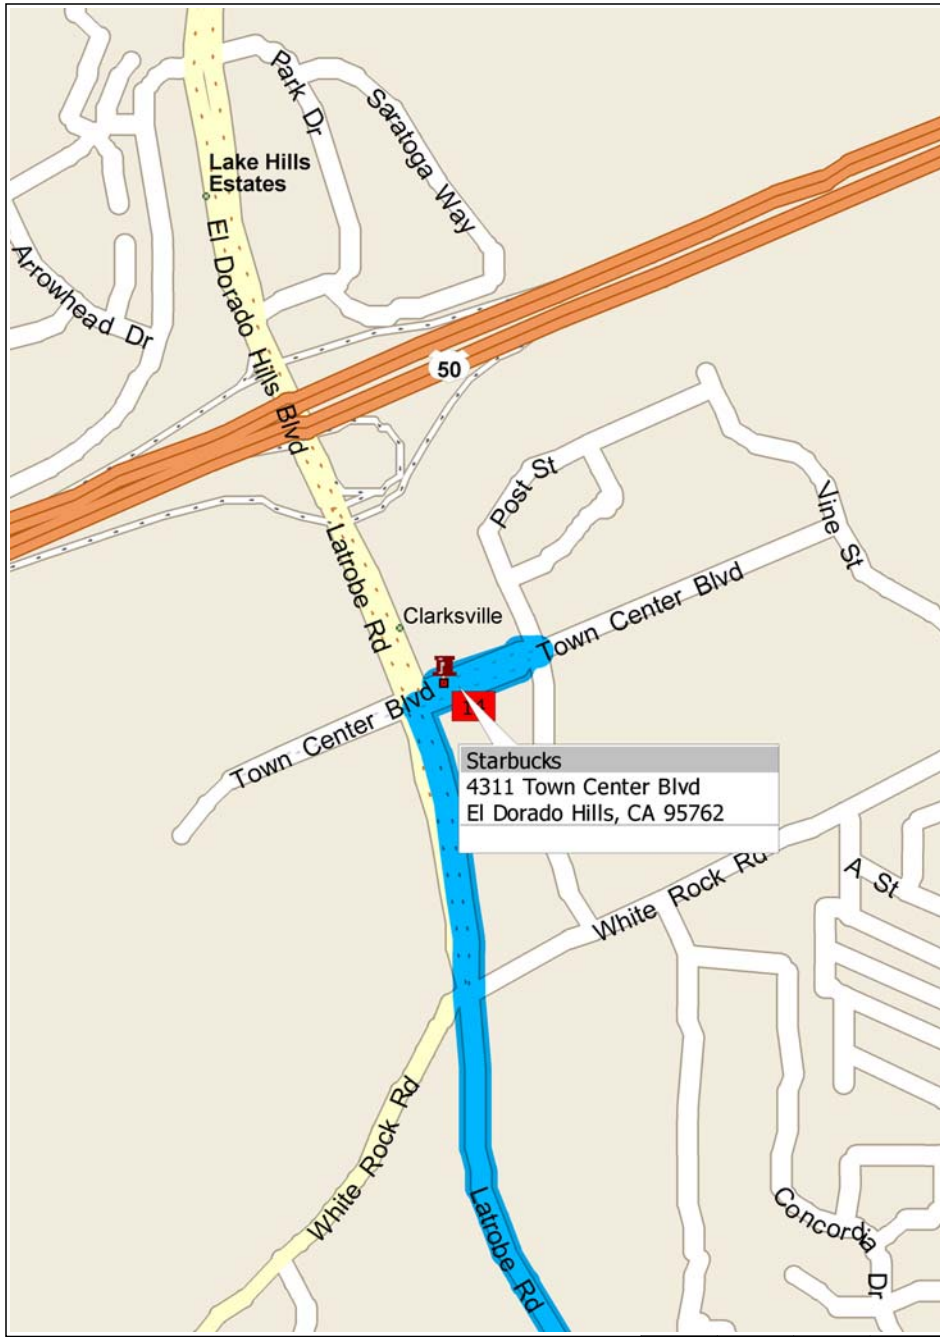

SV-REME April Breakfast Run

57.7 miles; 1 hour, 2 minutes

| | | |
|----------|---------|--|
| 11:00 AM | 0.0 mi | 1 Depart Lake Forest Cafe [13409 Folsom Blvd, Folsom CA 95630, United States, (916) 985-6780] on Folsom Blvd (South) for 0.2 mi |
| 11:00 AM | 0.2 mi | Turn RIGHT (West) onto Blue Ravine Rd, then immediately turn LEFT (South) onto Folsom Blvd for 32 yds |
| 11:01 AM | 0.2 mi | Turn LEFT (East) onto Blue Ravine Rd for 10 yds |
| 11:01 AM | 0.2 mi | 2 At Folsom Blvd & Blue Ravine Rd, Folsom, CA 95630, stay on Blue Ravine Rd (East) for 0.7 mi |
| 11:02 AM | 0.9 mi | 3 At Blue Ravine Rd & Prairie City Rd, Folsom, CA 95630, turn RIGHT (South) onto Prairie City Rd for 3.2 mi |
| 11:07 AM | 4.2 mi | 4 At Prairie City Rd & White Rock Rd, Rancho Cordova, CA 95742, turn LEFT (North-East) onto White Rock Rd for 0.5 mi |
| 11:07 AM | 4.7 mi | 5 At White Rock Rd & Scott Rd, Rancho Cordova, CA 95742, turn RIGHT (South) onto Scott Rd for 7.9 mi |
| 11:15 AM | 12.6 mi | 6 At Scott Rd & Latrobe Rd, Sloughhouse, CA 95683, turn LEFT (North-East) onto Latrobe Rd for 0.1 mi |
| 11:15 AM | 12.8 mi | 7 At Latrobe Rd & Stonehouse Rd, Sloughhouse, CA 95683, turn RIGHT (South) onto Stonehouse Rd for 1.5 mi |
| 11:17 AM | 14.2 mi | 8 At Stonehouse Rd & Jackson Rd, Sloughhouse, CA 95683, turn LEFT (East) onto SR-16 for 3.6 mi |
| 11:20 AM | 17.8 mi | 9 At Jackson Rd & Lone Rd, Sloughhouse, CA 95683, turn RIGHT (South) onto Lone Rd for 6.0 mi |
| 11:27 AM | 23.8 mi | Road name changes to Lone Michigan Bar Rd for 3.1 mi |
| 11:30 AM | 26.9 mi | 10 At Lone Michigan Bar Rd & SR-104, Lone, CA 95640, bear LEFT (South-East) onto SR-104 for 3.4 mi |
| 11:35 AM | 30.2 mi | 11 At SR-104 & SR-124, Lone, CA 95640, turn LEFT (North-East) onto SR-124 [Plymouth Hwy] for 8.1 mi |
| 11:42 AM | 38.3 mi | 12 At SR-124 & SR-16, Sutter Creek, CA 95685, turn LEFT (West) onto SR-16 for 2.5 mi |
| 11:44 AM | 40.8 mi | 13 At SR-16 & Latrobe Rd, Plymouth, CA 95669, turn RIGHT (North) onto Latrobe Rd for 16.7 mi |
| 12:01 PM | 57.5 mi | Turn RIGHT (East) onto Town Center Blvd for 164 yds |
| 12:02 PM | 57.6 mi | Turn LEFT to stay on Town Center Blvd for 21 yds |