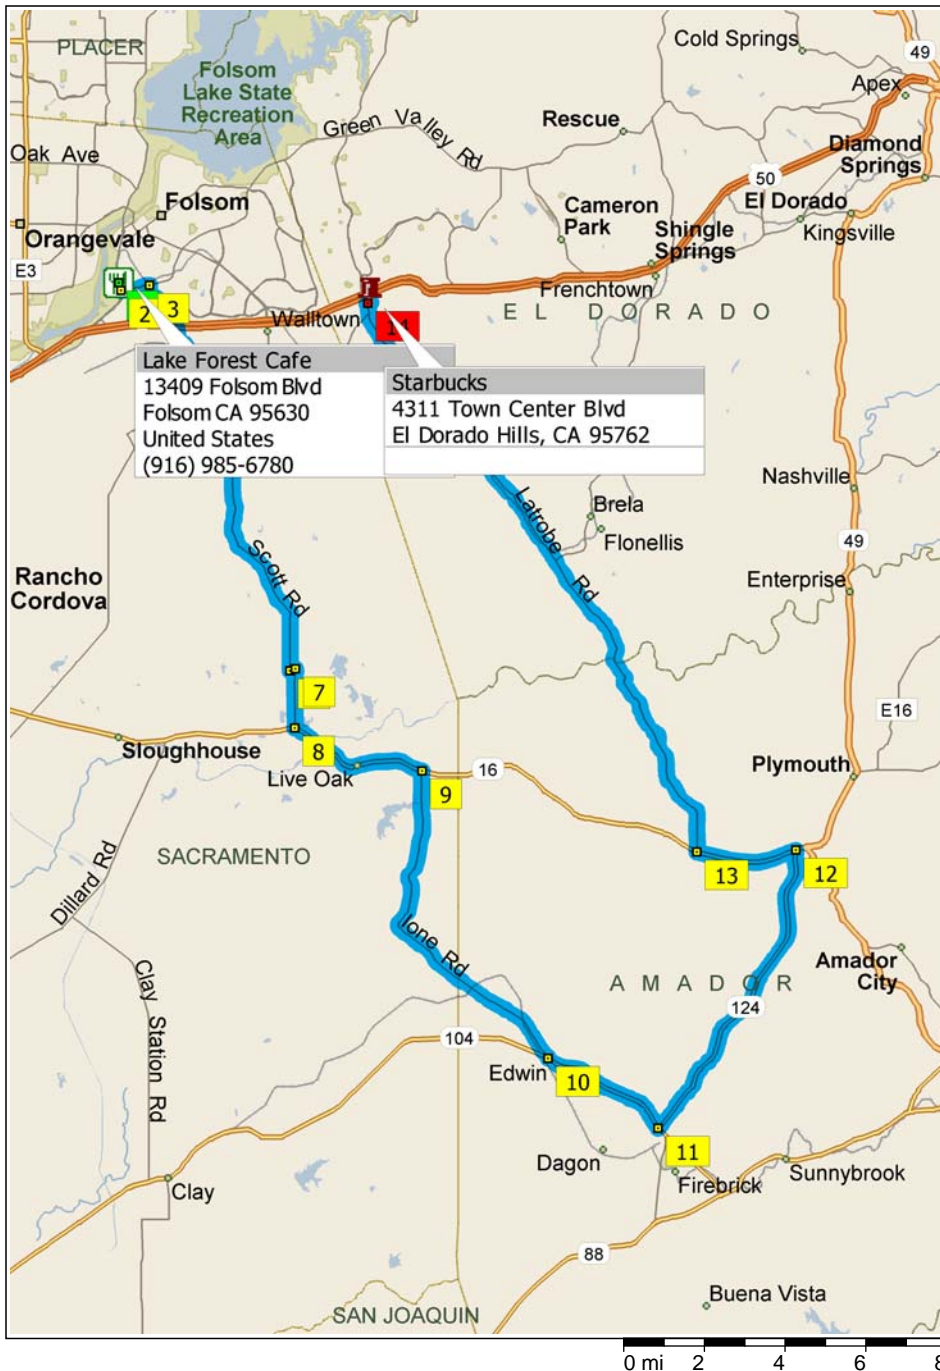

11:00 AM	0.0 mi	1 Depart Lake Forest Cafe [13409 Folsom Blvd, Folsom CA 95630, United States, (916) 985-6780] on Folsom Blvd (South) for 0.2 mi
11:00 AM	0.2 mi	Turn RIGHT (West) onto Blue Ravine Rd, then immediately turn LEFT (South) onto Folsom Blvd for 32 yds
11:01 AM	0.2 mi	Turn LEFT (East) onto Blue Ravine Rd for 10 yds
11:01 AM	0.2 mi	2 At Folsom Blvd & Blue Ravine Rd, Folsom, CA 95630, stay on Blue Ravine Rd (East) for 0.7 mi
11:02 AM	0.9 mi	3 At Blue Ravine Rd & Prairie City Rd, Folsom, CA 95630, turn RIGHT (South) onto Prairie City Rd for 3.2 mi
11:07 AM	4.2 mi	4 At Prairie City Rd & White Rock Rd, Rancho Cordova, CA 95742, turn LEFT (North-East) onto White Rock Rd for 0.5 mi
11:07 AM	4.7 mi	5 At White Rock Rd & Scott Rd, Rancho Cordova, CA 95742, turn RIGHT (South) onto Scott Rd for 7.9 mi
11:15 AM	12.6 mi	6 At Scott Rd & Latrobe Rd, Sloughhouse, CA 95683, turn LEFT (North-East) onto Latrobe Rd for 0.1 mi
11:15 AM	12.8 mi	7 At Latrobe Rd & Stonehouse Rd, Sloughhouse, CA 95683, turn RIGHT (South) onto Stonehouse Rd for 1.5 mi
11:17 AM	14.2 mi	8 At Stonehouse Rd & Jackson Rd, Sloughhouse, CA 95683, turn LEFT (East) onto SR-16 for 3.6 mi
11:20 AM	17.8 mi	9 At Jackson Rd & Lone Rd, Sloughhouse, CA 95683, turn RIGHT (South) onto Lone Rd for 6.0 mi
11:27 AM	23.8 mi	Road name changes to Lone Michigan Bar Rd for 3.1 mi
11:30 AM	26.9 mi	10 At Lone Michigan Bar Rd & SR-104, Lone, CA 95640, bear LEFT (South-East) onto SR-104 for 3.4 mi
11:35 AM	30.2 mi	11 At SR-104 & SR-124, Lone, CA 95640, turn LEFT (North-East) onto SR-124 [Plymouth Hwy] for 8.1 mi
11:42 AM	38.3 mi	12 At SR-124 & SR-16, Sutter Creek, CA 95685, turn LEFT (West) onto SR-16 for 2.5 mi
11:44 AM	40.8 mi	13 At SR-16 & Latrobe Rd, Plymouth, CA 95669, turn RIGHT (North) onto Latrobe Rd for 16.7 mi
12:01 PM	57.5 mi	Turn RIGHT (East) onto Town Center Blvd for 164 yds
12:02 PM	57.6 mi	Turn LEFT to stay on Town Center Blvd for 21 yds