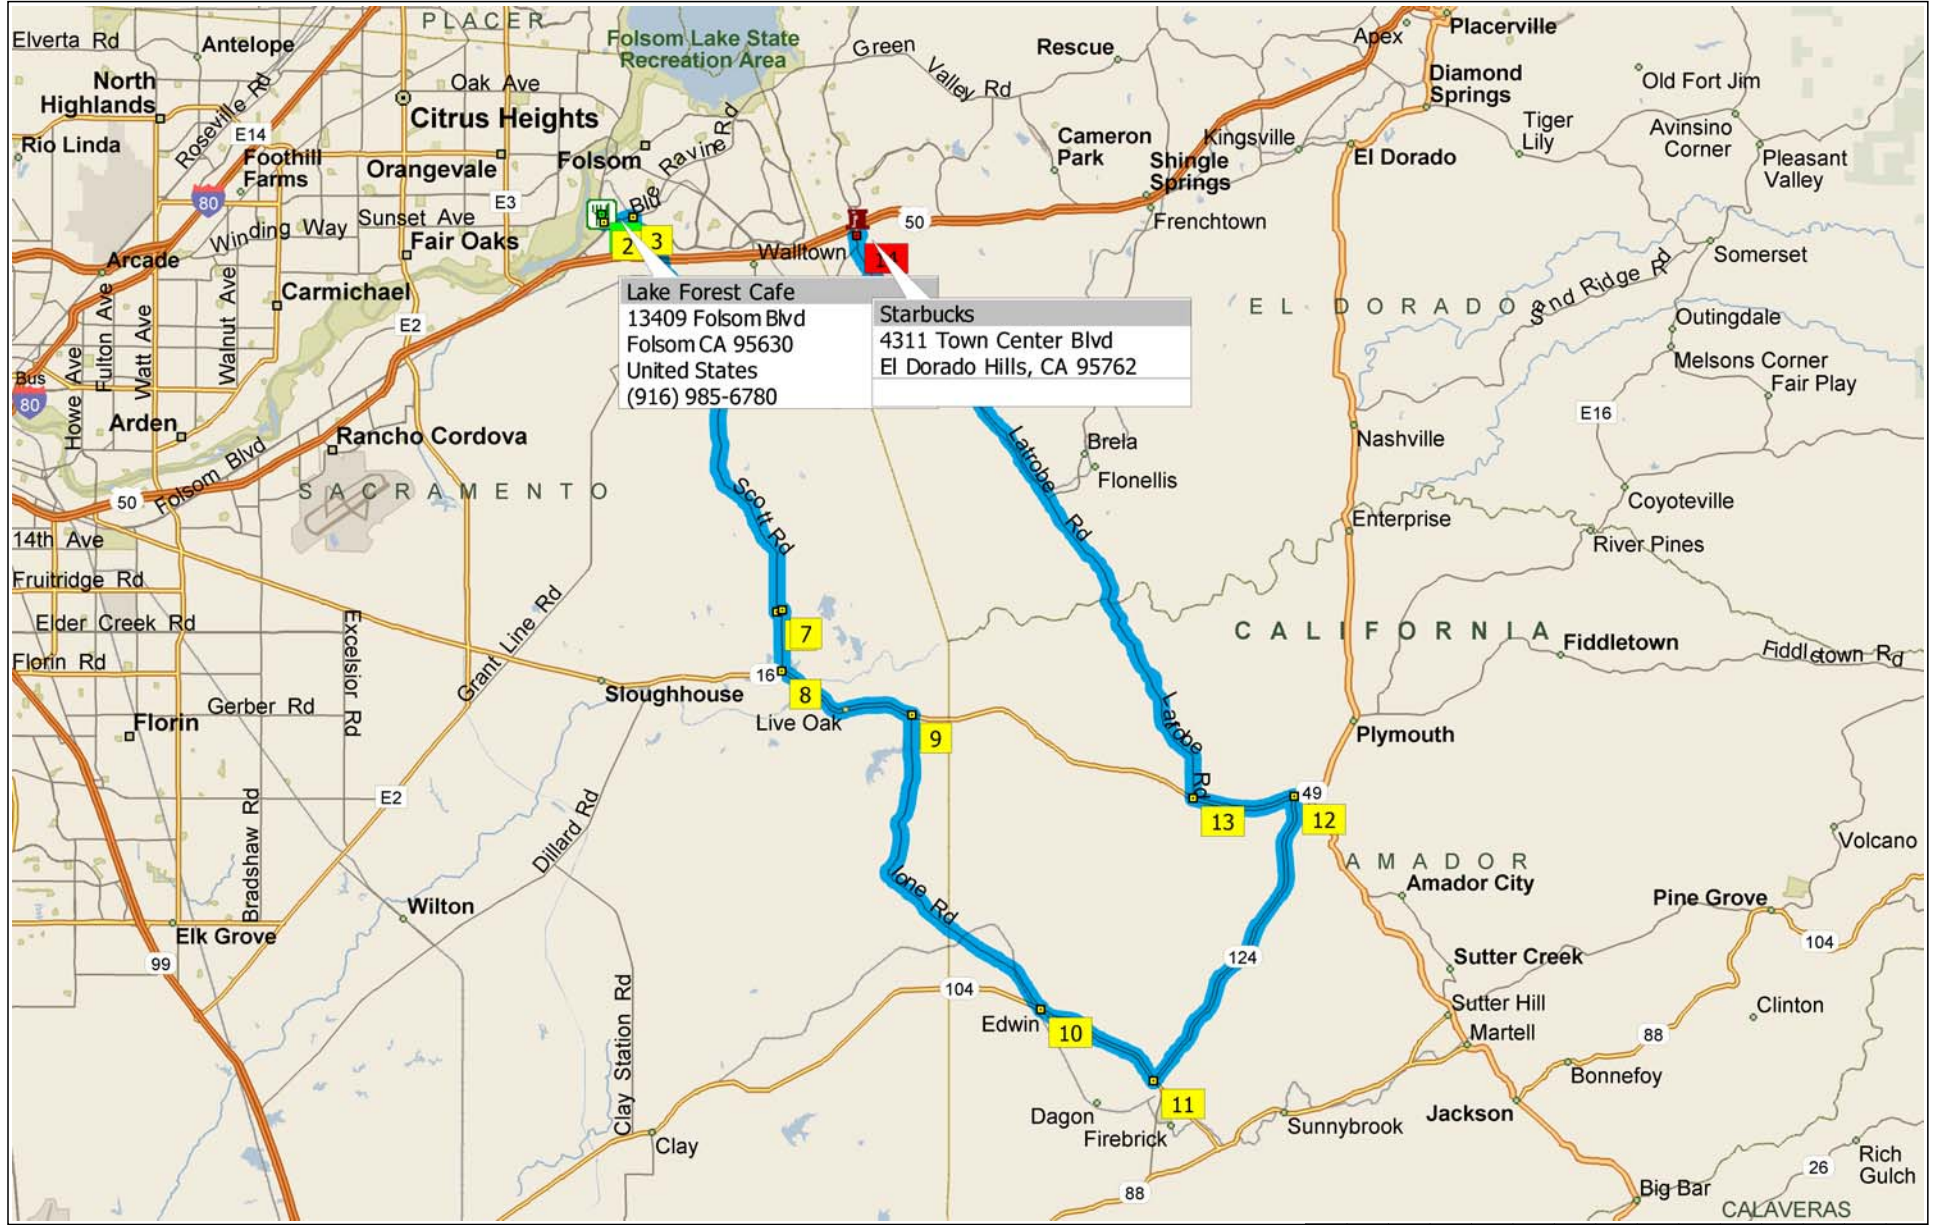

SV-REME April Breakfast Run

57.7 miles; 1 hour, 2 minutes