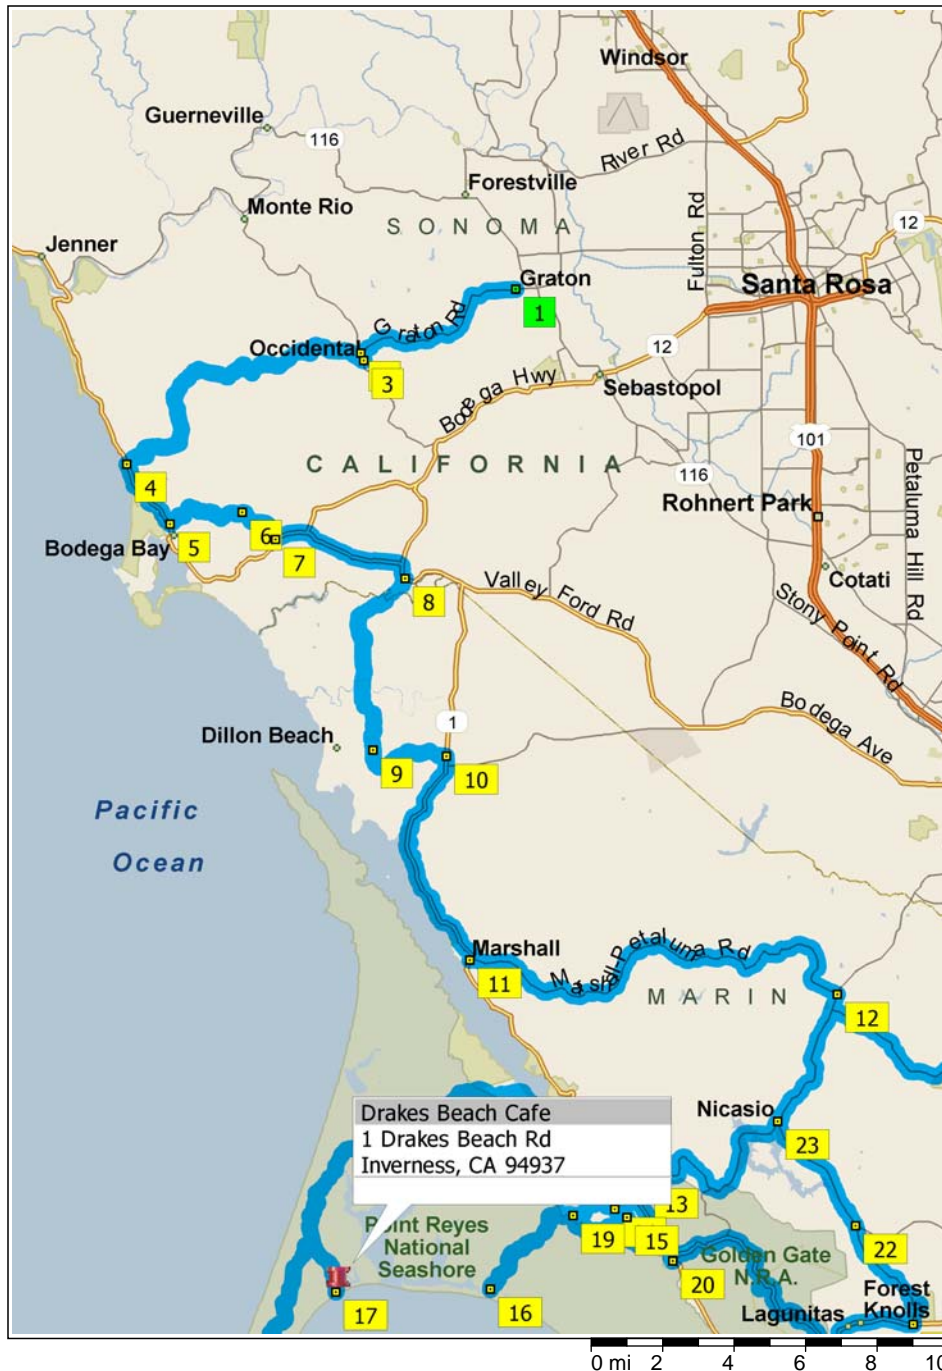

REME Graton-Point Reyes 2011

159.2 miles; 7 hours, 52 minutes

9:30 AM	0.0 mi	1 Depart Willow Wood Market Cafe [9020 Graton Rd, Graton CA 95444, United States, Tel: +1 (707) 823-0233] on Graton Rd (West) for 1.3 mi
9:31 AM	1.3 mi	Turn LEFT to stay on Graton Rd for 4.2 mi
9:38 AM	5.5 mi	2 At Graton Rd & Bohemian Hwy, Sebastopol, CA 95472, turn LEFT (South) onto Bohemian Hwy for 0.2 mi
9:38 AM	5.7 mi	3 At Bohemian Hwy & Coleman Valley Rd, Occidental, CA 95465, turn RIGHT (West) onto Coleman Valley Rd for 1.8 mi
9:43 AM	7.5 mi	Turn RIGHT to stay on Coleman Valley Rd for 8.3 mi
10:03 AM	15.8 mi	4 At Coleman Valley Rd & SR-1, Bodega Bay, CA 94923, turn LEFT (South) onto SR-1 for 2.2 mi
10:05 AM	17.9 mi	5 At SR-1 & Bay Hill Rd, Bodega Bay, CA 94923, turn LEFT (North-East) onto Bay Hill Rd for 3.8 mi
10:14 AM	21.7 mi	6 At 1446 Bay Hill Rd, Bodega Bay, CA 94923, stay on Bay Hill Rd (East) for 1.3 mi
10:17 AM	23.0 mi	7 At SR-1 & Bay Hill Rd, Bodega Bay, CA 94923, turn LEFT (North-East) onto SR-1 for 4.2 mi
10:24 AM	27.2 mi	8 At SR-1 & Valley Ford Estero Rd, Valley Ford, CA 94972, turn RIGHT (South-West) onto Valley Ford Estero Rd for 109 yds
10:24 AM	27.3 mi	Turn LEFT to stay on Valley Ford Estero Rd for 0.8 mi
10:26 AM	28.1 mi	Road name changes to Valley Ford Franklin School Rd for 5.0 mi
10:39 AM	33.1 mi	9 At Valley Ford Franklin School Rd & Dillon Beach Rd, Tomales, CA 94971, keep STRAIGHT onto Dillon Beach Rd for 2.5 mi
10:45 AM	35.6 mi	Road name changes to 1st St for 0.1 mi
10:46 AM	35.7 mi	10 Arrive 1st St & SR-1, Tomales, CA 94971
11:06 AM	35.7 mi	Depart 1st St & SR-1, Tomales, CA 94971 on SR-1 [Shoreline Hwy] (South) for 7.2 mi
11:15 AM	42.9 mi	11 At SR-1 & Marshall-Petaluma Rd, Marshall, CA 94940, turn LEFT (South-East) onto Marshall-Petaluma Rd for 10.9 mi
11:33 AM	53.8 mi	Road name changes to Hicks Valley Rd for 2.7 mi