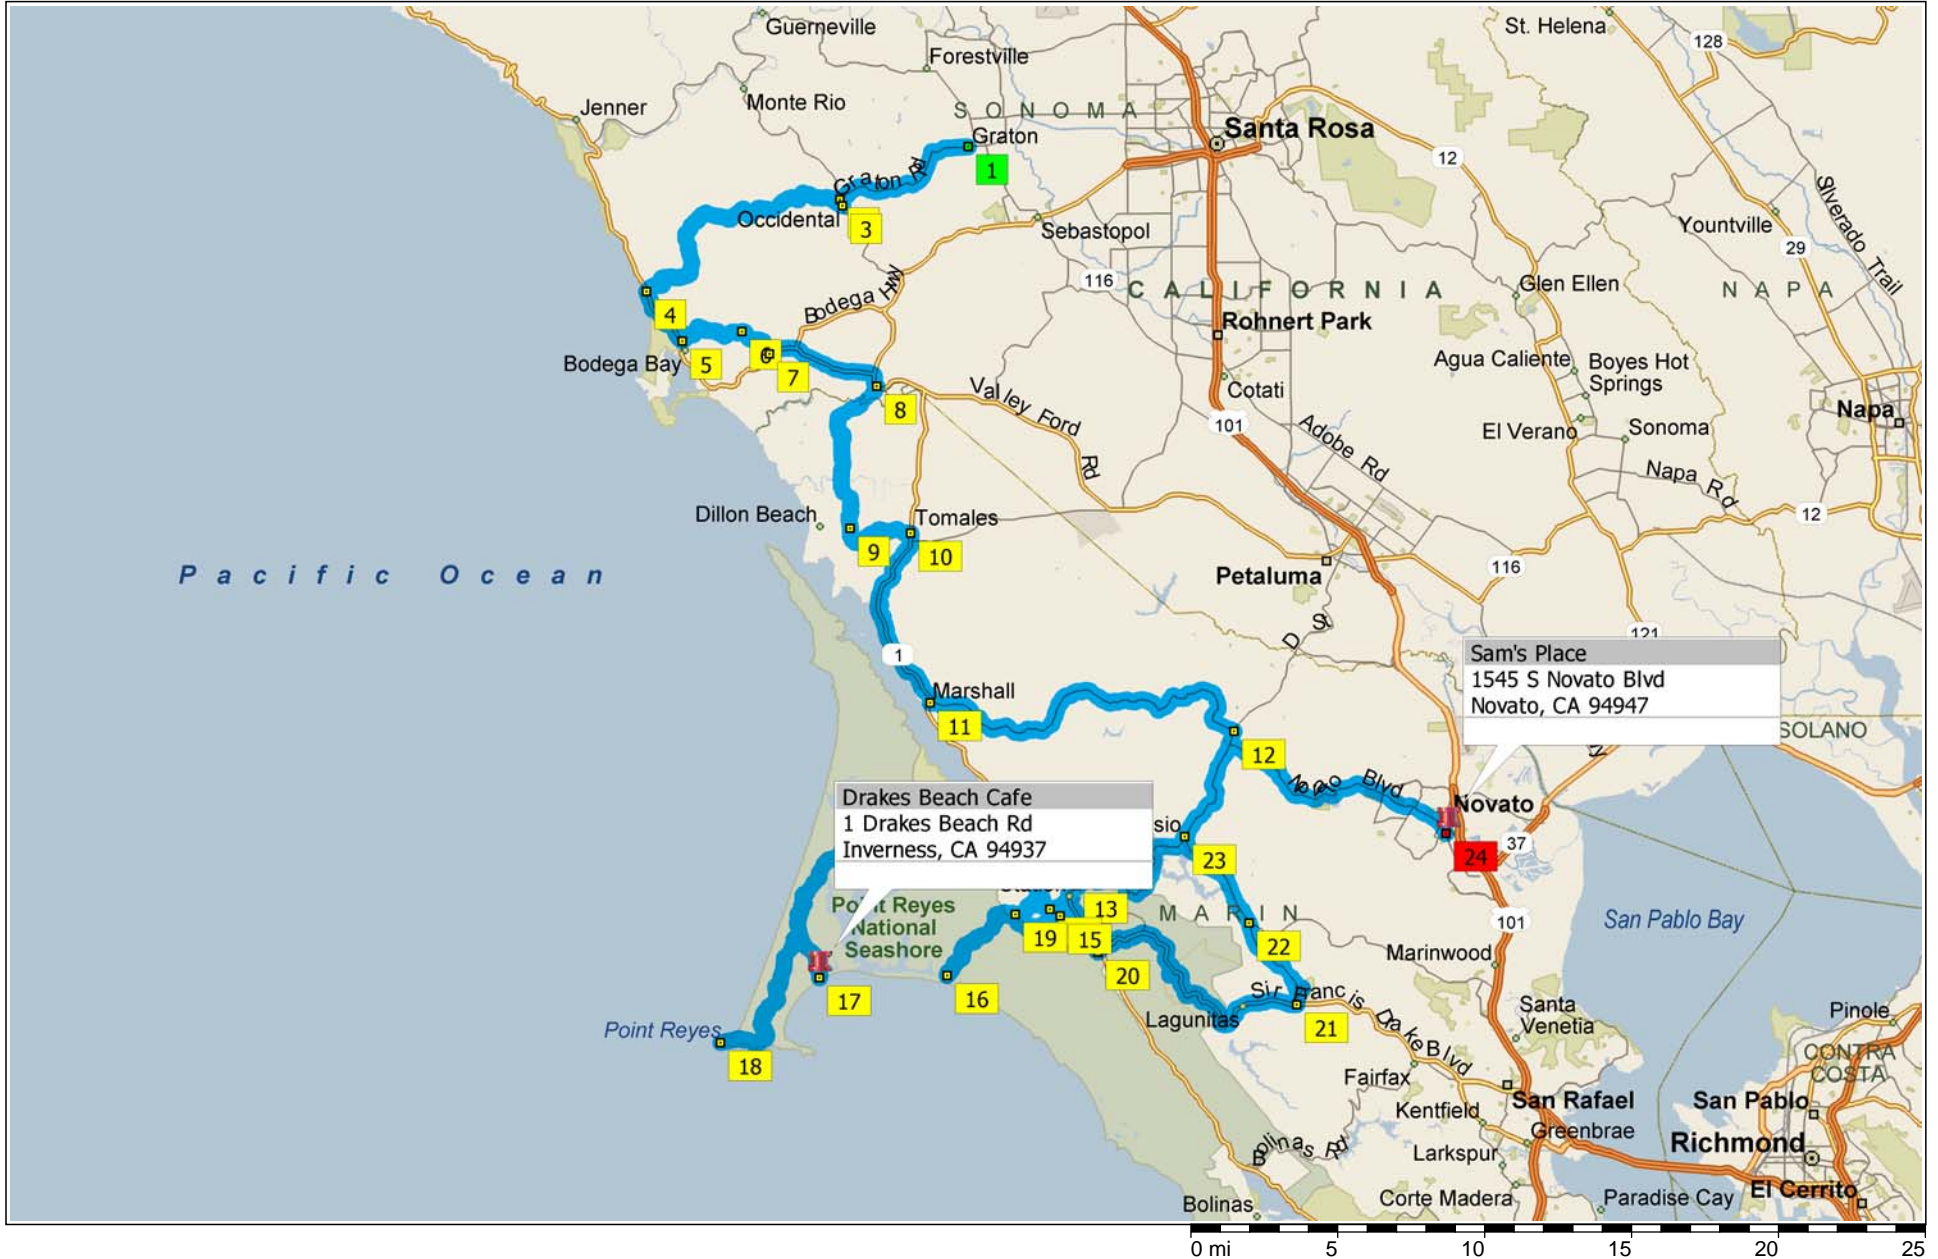

REME Graton-Point Reyes 2011

159.2 miles; 7 hours, 52 minutes