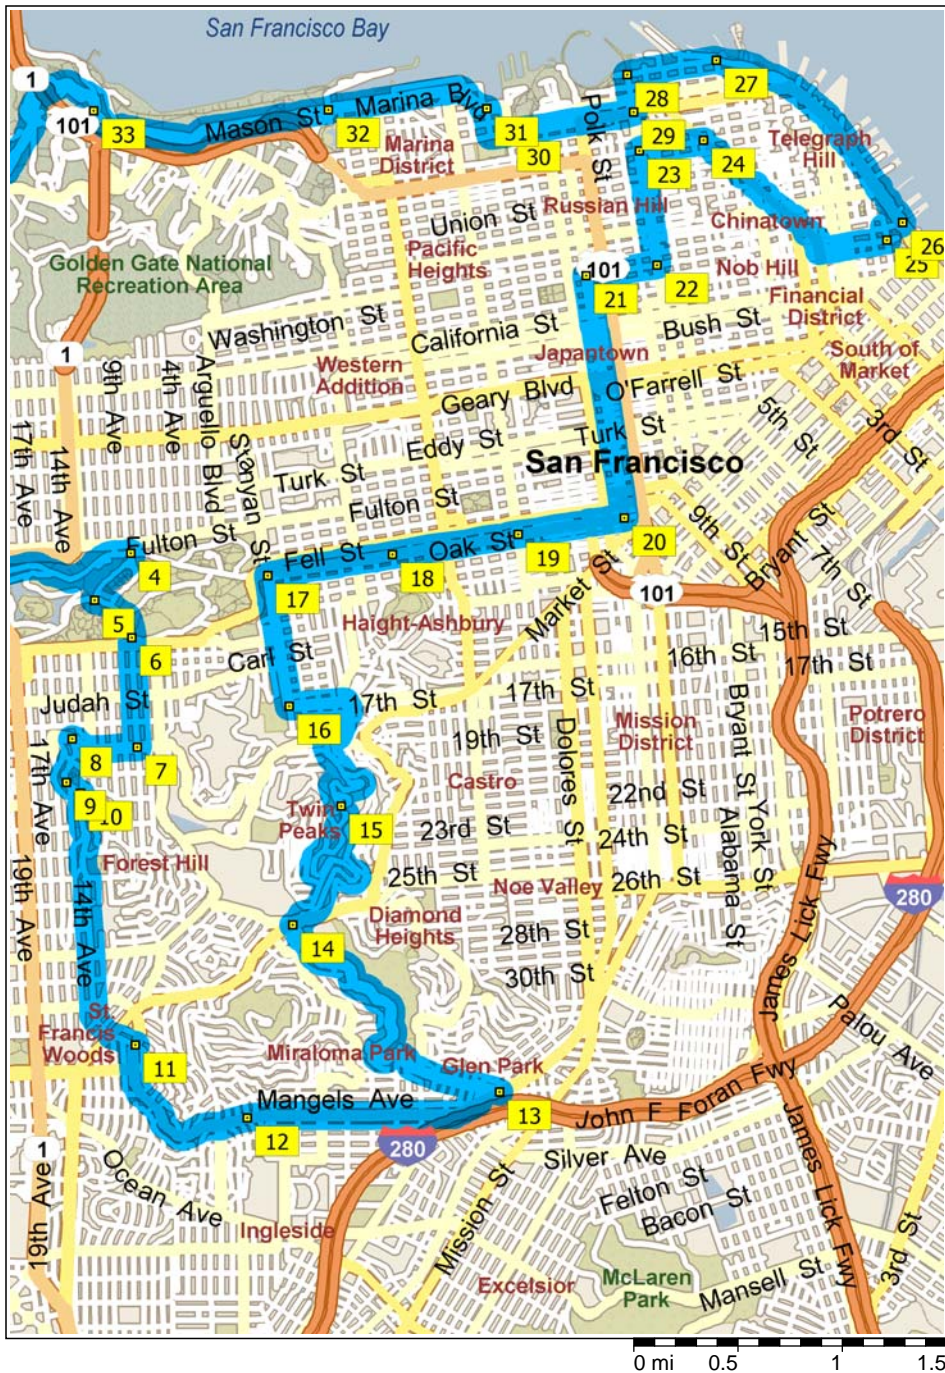

- 11:04 PM 7.7 mi **12** At Monterey Blvd & Valdez Ave, San Francisco, CA 94127, stay on Monterey Blvd (East) for 1.2 mi
- 11:06 PM 8.9 mi Road name changes to Diamond St for 131 yds
- 11:07 PM 9.0 mi Turn RIGHT (East) onto Bosworth St for 164 yds
- 11:08 PM 9.1 mi **13** At Monterey Blvd & Bosworth St, San Francisco, CA 94131, stay on Bosworth St (West) for 0.6 mi
- 11:09 PM 9.6 mi Bear LEFT (West) onto O'Shaughnessy Blvd for 1.1 mi
- 11:11 PM 10.7 mi **14** At O'Shaughnessy Blvd & Portola Dr, San Francisco, CA 94127, turn RIGHT (East) onto Portola Dr, then immediately turn LEFT (North) onto Twin Peaks Blvd for 1.3 mi
- 11:15 PM 12.0 mi Turn RIGHT (North-East) onto Christmas Tree Point Rd for 10 yds
- 11:15 PM 12.0 mi **15** Arrive Twin Peaks
- 11:45 PM 12.0 mi Depart Twin Peaks on Christmas Tree Point Rd (South-West) for 10 yds
- 11:45 PM 12.0 mi Turn RIGHT (North-West) onto Twin Peaks Blvd for 0.8 mi
- 11:48 PM 12.8 mi Bear LEFT (North) onto Clayton St, then immediately turn LEFT (West) onto 17th St for 0.3 mi
- 11:50 PM 13.2 mi **16** At 1221 Stanyan St, San Francisco, CA 94117, turn RIGHT (North) onto Stanyan St for 0.7 mi
- 11:51 PM 13.8 mi **17** At Stanyan St & Oak St, San Francisco, CA 94117, turn RIGHT (East) onto Oak St for 0.6 mi
- 11:53 PM 14.5 mi **18** At Oak St & Lyon St, San Francisco, CA 94117, stay on Oak St (East) for 0.7 mi
- 11:55 PM 15.1 mi **19** At Oak St & Fillmore St, San Francisco, CA 94117, stay on Oak St (East) for 0.5 mi
- 11:56 PM 15.7 mi **20** At Oak St & Franklin St, San Francisco, CA 94102, turn LEFT (North) onto Franklin St for 1.2 mi
- 11:59 PM 16.9 mi **21** At Franklin St & Washington St, San Francisco, CA 94109, turn RIGHT (East) onto Washington St for 0.4 mi
- 12:00 AM 17.2 mi **22** At Washington St & Hyde St, San Francisco, CA 94109, turn LEFT (North) onto Hyde St for 0.6 mi