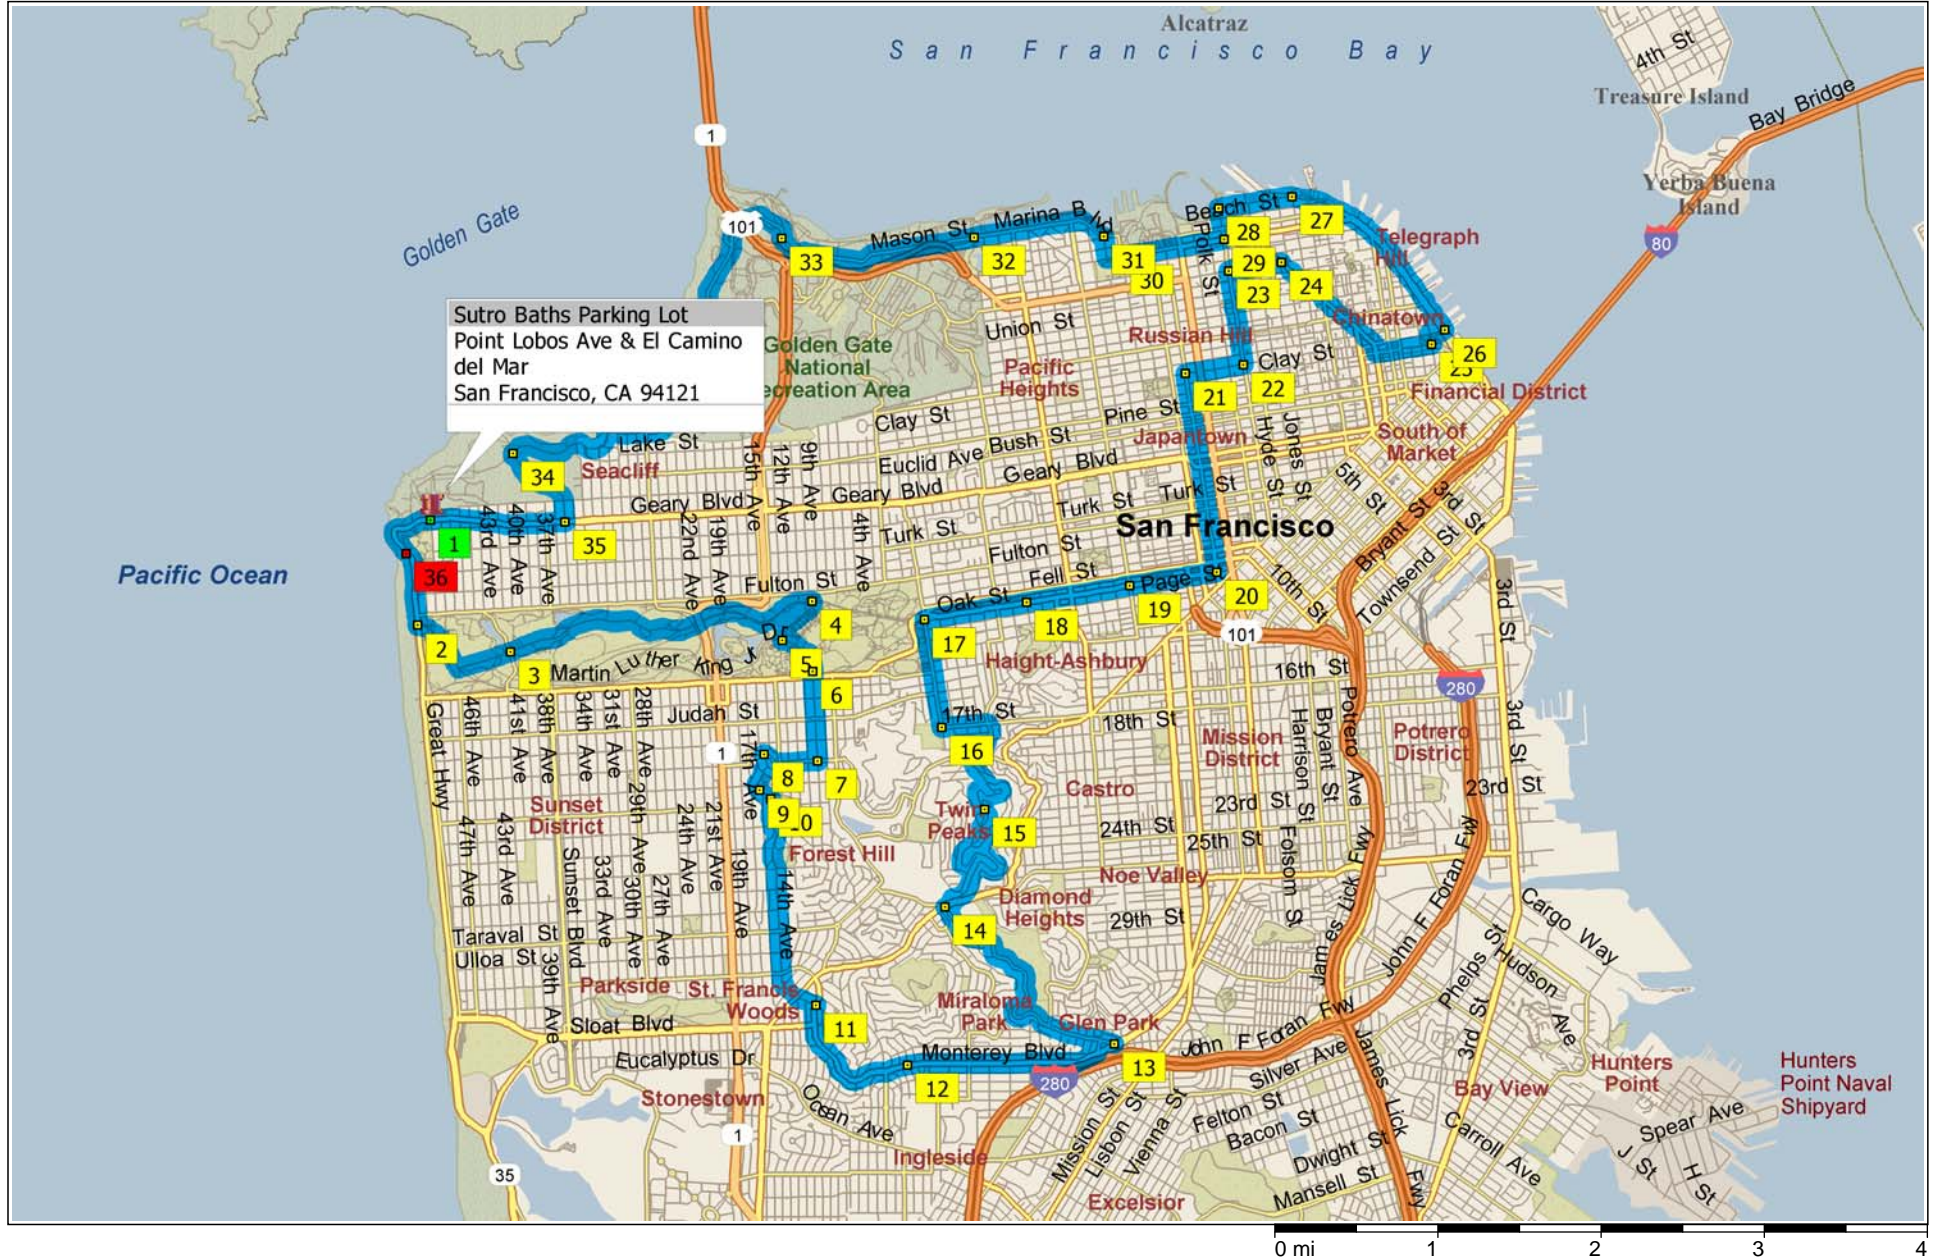

REME 2011 San Francisco Tour

29.1 miles; 2 hours, 42 minutes

Sutro Baths Parking Lot
Point Lobos Ave & El Camino
del Mar
San Francisco, CA 94121