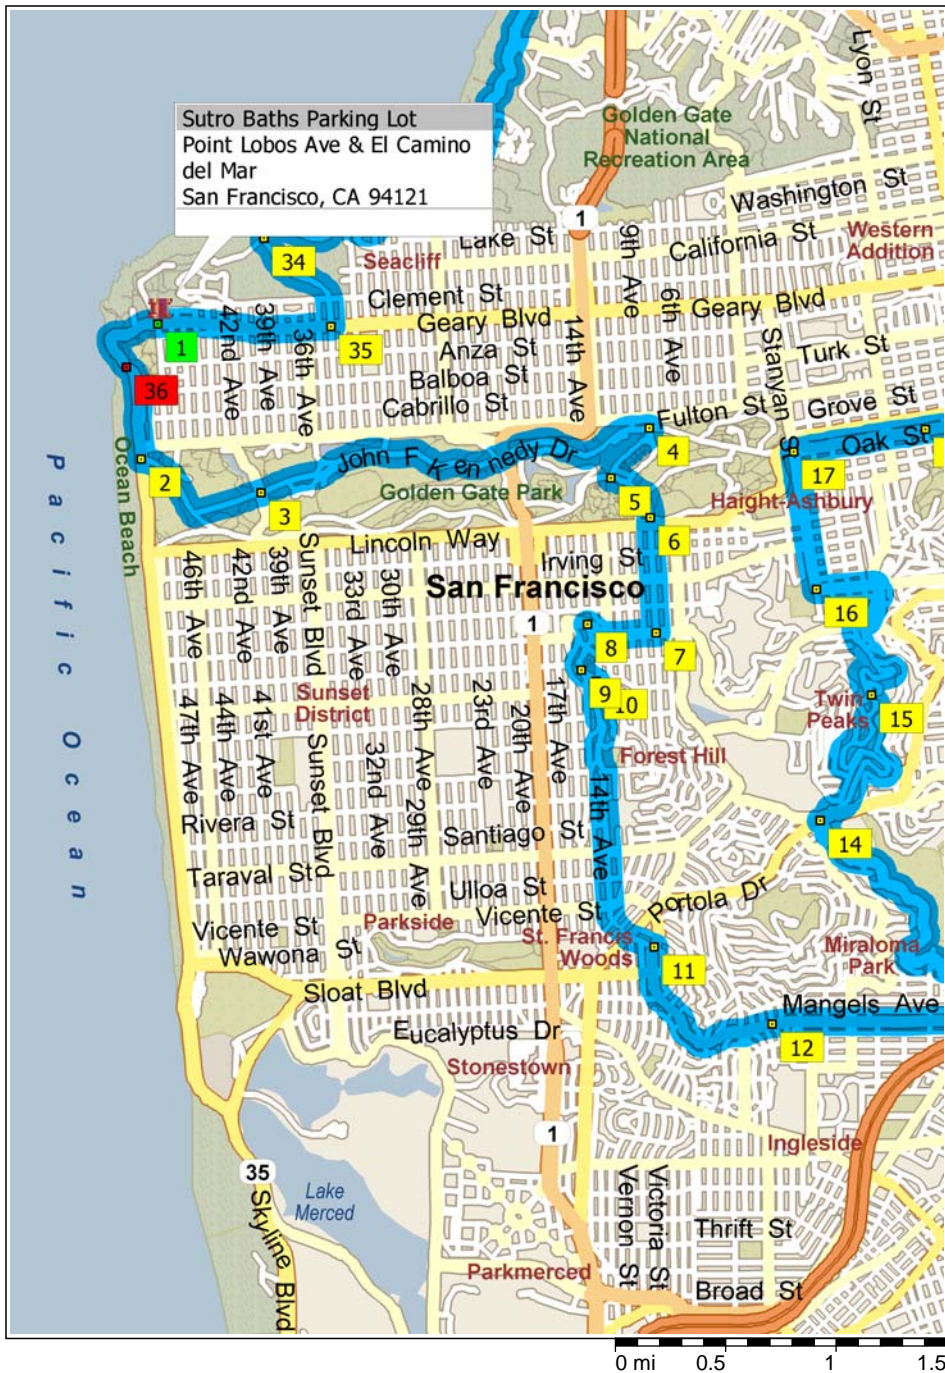

10:30 PM	0.0 mi	1 Depart Sutro Heights Park [Point Lobos Ave, San Francisco CA 94121, United States, Tel: +1 (415) 561-4700] on Point Lobos Ave (West) for 0.5 mi
10:30 PM	0.5 mi	Road name changes to Great Hwy for 0.3 mi
10:31 PM	0.9 mi	2 At Great Hwy & John F Kennedy Dr, San Francisco, CA 94121, turn LEFT (East) onto John F Kennedy Dr for 0.4 mi
10:32 PM	1.2 mi	Turn LEFT to stay on John F Kennedy Dr for 0.3 mi
10:33 PM	1.6 mi	3 At John F Kennedy Dr & Chain of Lakes Dr E, San Francisco, CA 94121, stay on John F Kennedy Dr (East) for 1.2 mi
10:35 PM	2.8 mi	Keep STRAIGHT onto John F Kennedy Dr [J F Kennedy Dr] for 0.8 mi
10:37 PM	3.6 mi	4 At John F Kennedy Dr & Hagiwara Tea Garden Dr, San Francisco, CA 94118, turn RIGHT (South) onto Hagiwara Tea Garden Dr for 0.3 mi
10:39 PM	3.9 mi	5 At Hagiwara Tea Garden Dr & Martin Luther King Jr Dr, San Francisco, CA 94118, turn LEFT (East) onto Martin Luther King Jr Dr for 0.3 mi
10:39 PM	4.2 mi	6 At Martin Luther King Jr Dr & 9th Ave, San Francisco, CA 94118, road name changes to 9th Ave for 0.6 mi
10:41 PM	4.7 mi	7 At 9th Ave & Lawton St, San Francisco, CA 94122, turn RIGHT (West) onto Lawton St for 0.3 mi
10:42 PM	5.1 mi	8 At near San Francisco, turn LEFT (South) onto 15th Ave for 0.2 mi
10:42 PM	5.3 mi	9 At near San Francisco, bear LEFT (South-East) onto Noriega St for 153 yds
10:42 PM	5.4 mi	10 Arrive Grand View Park [700 Noriega St, San Francisco CA 94122, United States]
10:57 PM	5.4 mi	Depart Grand View Park [700 Noriega St, San Francisco CA 94122, United States] on 14th Ave (South) for 1.3 mi
11:01 PM	6.7 mi	Bear LEFT (East) onto San Anselmo Ave for 0.1 mi
11:01 PM	6.8 mi	11 At San Anselmo Ave & Santa Clara Ave, San Francisco, CA 94127, turn RIGHT (South) onto Santa Clara Ave for 0.3 mi
11:02 PM	7.1 mi	Keep STRAIGHT onto Monterey Blvd for 0.7 mi