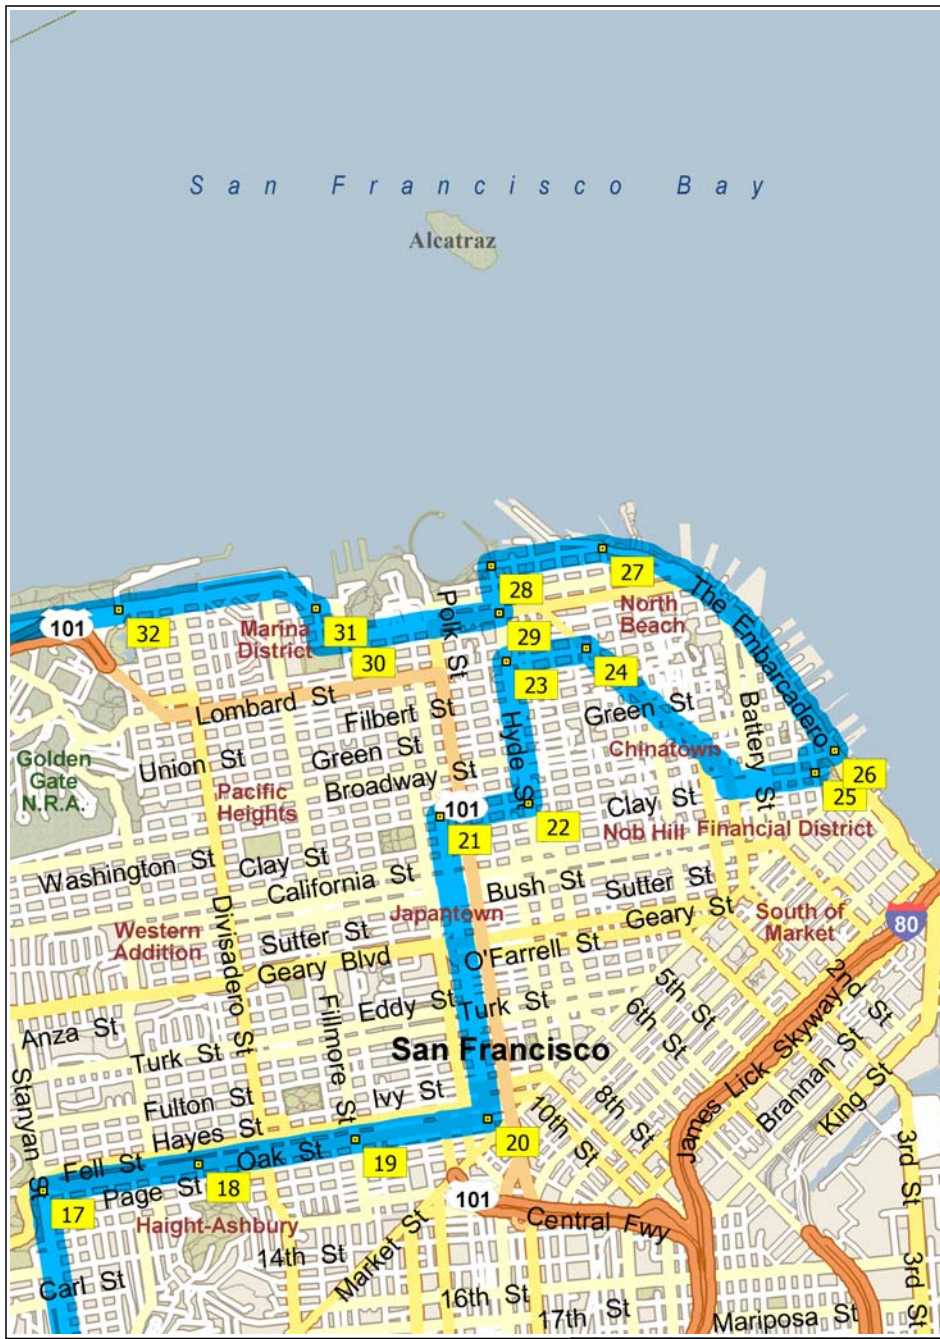

- 11:04 PM 7.7 mi **12** At Monterey Blvd & Valdez Ave, San Francisco, CA 94127, stay on Monterey Blvd (East) for 1.2 mi
- 11:06 PM 8.9 mi Road name changes to Diamond St for 131 yds
- 11:07 PM 9.0 mi Turn RIGHT (East) onto Bosworth St for 164 yds
- 11:08 PM 9.1 mi **13** At Monterey Blvd & Bosworth St, San Francisco, CA 94131, stay on Bosworth St (West) for 0.6 mi
- 11:09 PM 9.6 mi Bear LEFT (West) onto O'Shaughnessy Blvd for 1.1 mi
- 11:11 PM 10.7 mi **14** At O'Shaughnessy Blvd & Portola Dr, San Francisco, CA 94127, turn RIGHT (East) onto Portola Dr, then immediately turn LEFT (North) onto Twin Peaks Blvd for 1.3 mi
- 11:15 PM 12.0 mi Turn RIGHT (North-East) onto Christmas Tree Point Rd for 10 yds
- 11:15 PM 12.0 mi **15** Arrive Twin Peaks
- 11:45 PM 12.0 mi Depart Twin Peaks on Christmas Tree Point Rd (South-West) for 10 yds
- 11:45 PM 12.0 mi Turn RIGHT (North-West) onto Twin Peaks Blvd for 0.8 mi
- 11:48 PM 12.8 mi Bear LEFT (North) onto Clayton St, then immediately turn LEFT (West) onto 17th St for 0.3 mi
- 11:50 PM 13.2 mi **16** At 1221 Stanyan St, San Francisco, CA 94117, turn RIGHT (North) onto Stanyan St for 0.7 mi
- 11:51 PM 13.8 mi **17** At Stanyan St & Oak St, San Francisco, CA 94117, turn RIGHT (East) onto Oak St for 0.6 mi
- 11:53 PM 14.5 mi **18** At Oak St & Lyon St, San Francisco, CA 94117, stay on Oak St (East) for 0.7 mi
- 11:55 PM 15.1 mi **19** At Oak St & Fillmore St, San Francisco, CA 94117, stay on Oak St (East) for 0.5 mi
- 11:56 PM 15.7 mi **20** At Oak St & Franklin St, San Francisco, CA 94102, turn LEFT (North) onto Franklin St for 1.2 mi
- 11:59 PM 16.9 mi **21** At Franklin St & Washington St, San Francisco, CA 94109, turn RIGHT (East) onto Washington St for 0.4 mi
- 12:00 AM 17.2 mi **22** At Washington St & Hyde St, San Francisco, CA 94109, turn LEFT (North) onto Hyde St for 0.6 mi