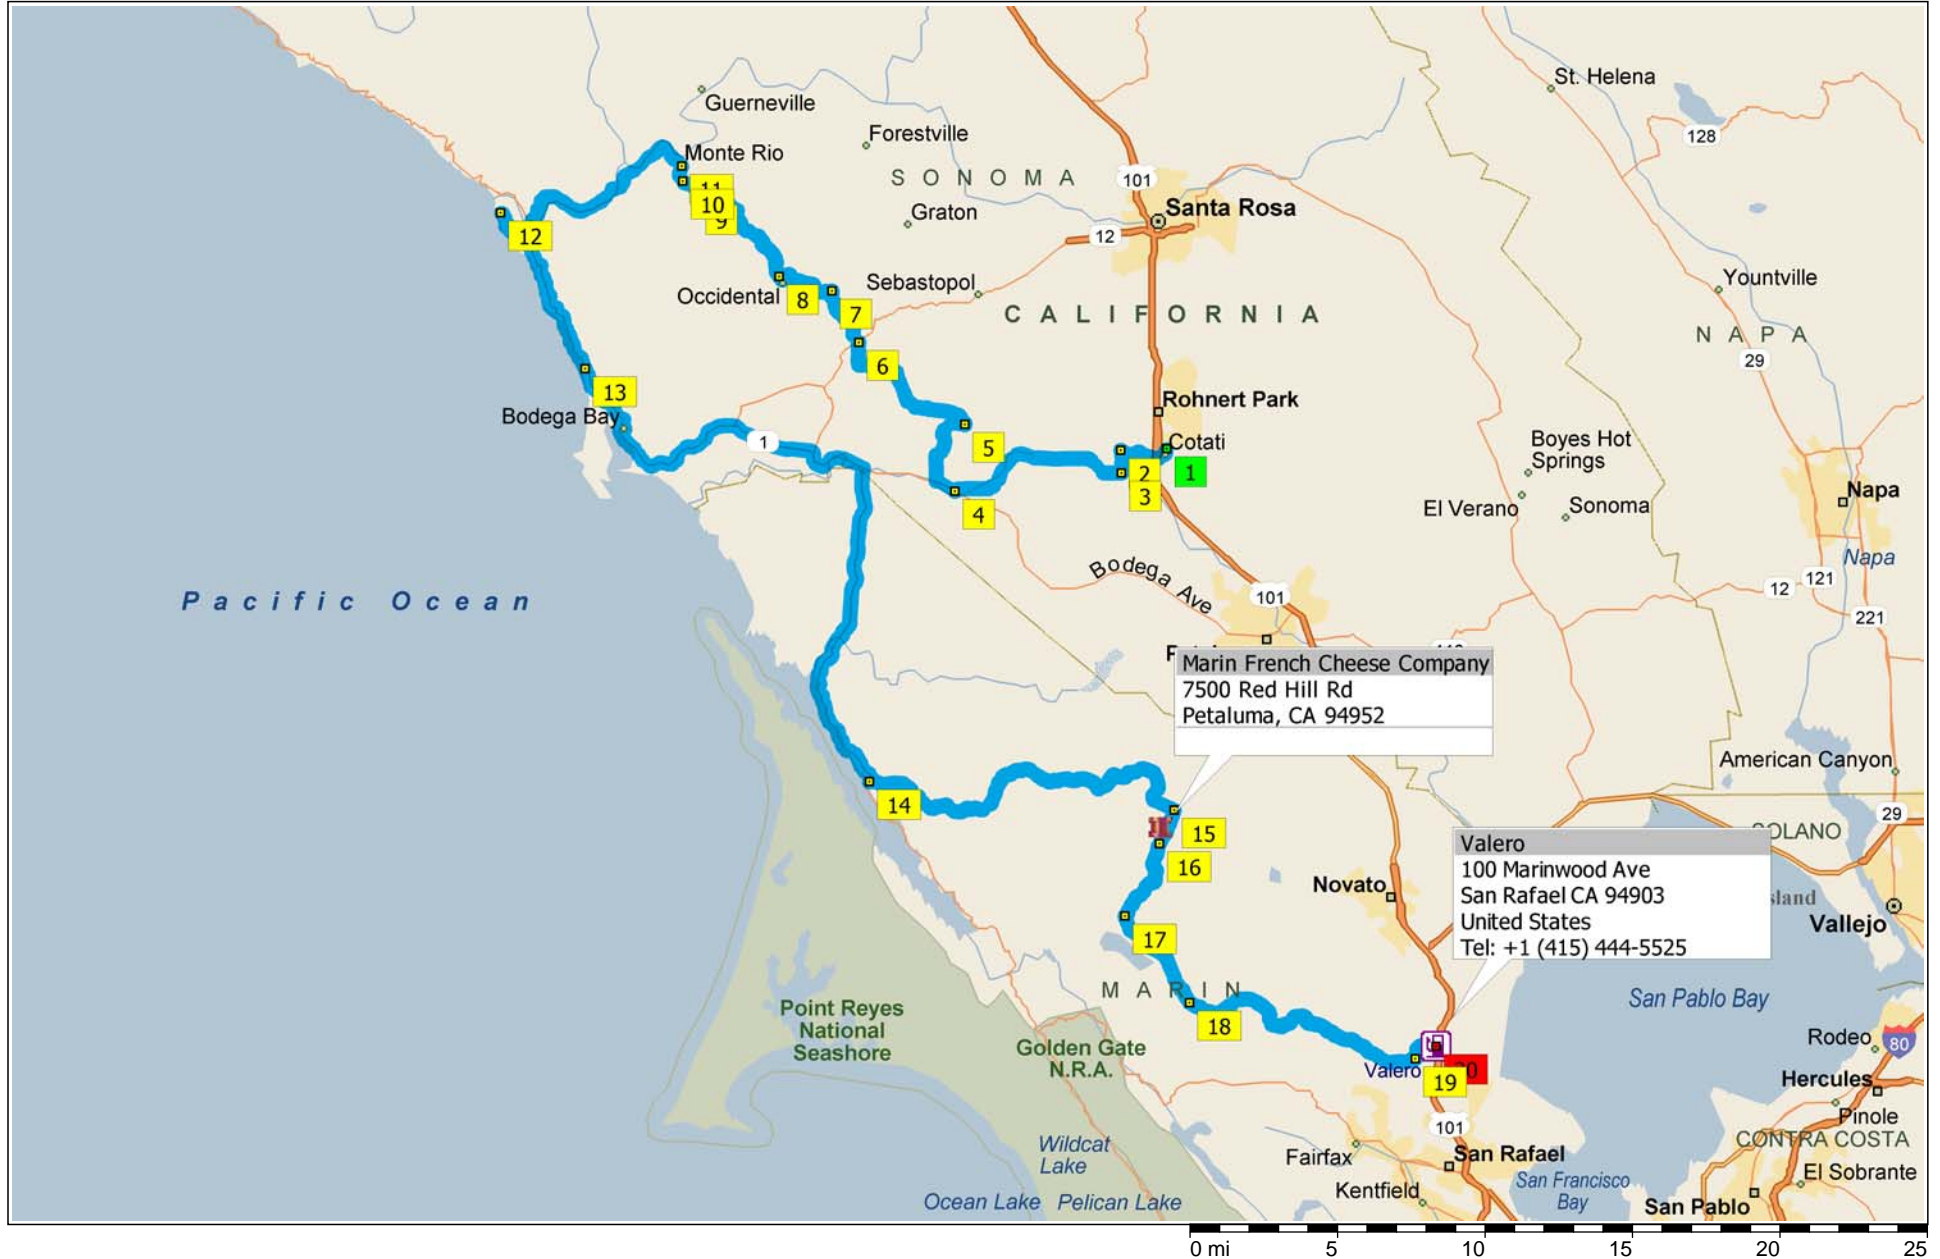

# REME 2011 Marin Cheese Factory Run

102.3 miles; 4 hours, 47 minutes

|          |         |  |
|----------|---------|--|
| 9:30 AM  | 0.0 mi  | <b>1</b> Depart W Sierra Ave & La Plaza, Cotati, CA 94931 on W Sierra Ave (South) for 1.9 mi   |
| 9:33 AM  | 1.9 mi  | <b>2</b> At W Sierra Ave & Stony Point Rd, Cotati, CA 94931, turn LEFT (South) onto Stony Point Rd for 0.8 mi  |
| 9:34 AM  | 2.6 mi  | <b>3</b> At Stony Point Rd & Roblar Rd, Petaluma, CA 94952, turn RIGHT (West) onto Roblar Rd for 6.5 mi  |
| 9:44 AM  | 9.1 mi  | <b>4</b> At Roblar Rd & Valley Ford Rd, Petaluma, CA 94952, turn RIGHT (West) onto Valley Ford Rd for 0.7 mi   |
| 9:45 AM  | 9.9 mi  | Turn RIGHT (North) onto Bloomfield Rd for 2.7 mi   |
| 9:49 AM  | 12.6 mi | <b>5</b> At Bloomfield Rd & Burnside Rd, Sebastopol, CA 95472, turn LEFT (North) onto Burnside Rd for 3.3 mi   |
| 9:57 AM  | 15.9 mi | Turn LEFT (West) onto Barnett Valley Rd for 2.1 mi   |
| 10:01 AM | 18.0 mi | <b>6</b> At Barnett Valley Rd & Bodega Hwy, Sebastopol, CA 95472, turn LEFT (South-West) onto Bodega Hwy, then immediately turn RIGHT (North-West) onto Jonive Rd for 2.2 mi |
| 10:07 AM | 20.2 mi | <b>7</b> At Jonive Rd & Occidental Rd, Sebastopol, CA 95472, turn LEFT (West) onto Occidental Rd for 2.0 mi  |
| 10:12 AM | 22.2 mi | Turn RIGHT (North) onto Main St for 0.1 mi   |
| 10:13 AM | 22.4 mi | Turn LEFT (West) onto Graton Rd for 98 yds   |
| 10:13 AM | 22.4 mi | <b>8</b> At Graton Rd & Bohemian Hwy, Sebastopol, CA 95472, turn RIGHT (North) onto Bohemian Hwy for 4.8 mi  |
| 10:21 AM | 27.3 mi | <b>9</b> At Bohemian Hwy & Main St, Monte Rio, CA 95462, keep STRAIGHT onto Main St for 0.8 mi   |
| 10:23 AM | 28.1 mi | <b>10</b> At 9336 Main St, Monte Rio, CA 95462, stay on Main St (North-West) for 0.5 mi  |
| 10:24 AM | 28.6 mi | <b>11</b> At Main St & Moscow Rd, Monte Rio, CA 95462, turn LEFT (North-West) onto Moscow Rd for 3.3 mi  |
| 10:30 AM | 31.9 mi | Turn LEFT (South) onto SR-116 for 3.8 mi   |
| 10:37 AM | 35.7 mi | Bear LEFT (South-East) onto SR-1 [Highway 1] for 0.9 mi  |
| 10:38 AM | 36.6 mi | Turn RIGHT (West) onto Goat Rock Rd for 1.3 mi   |