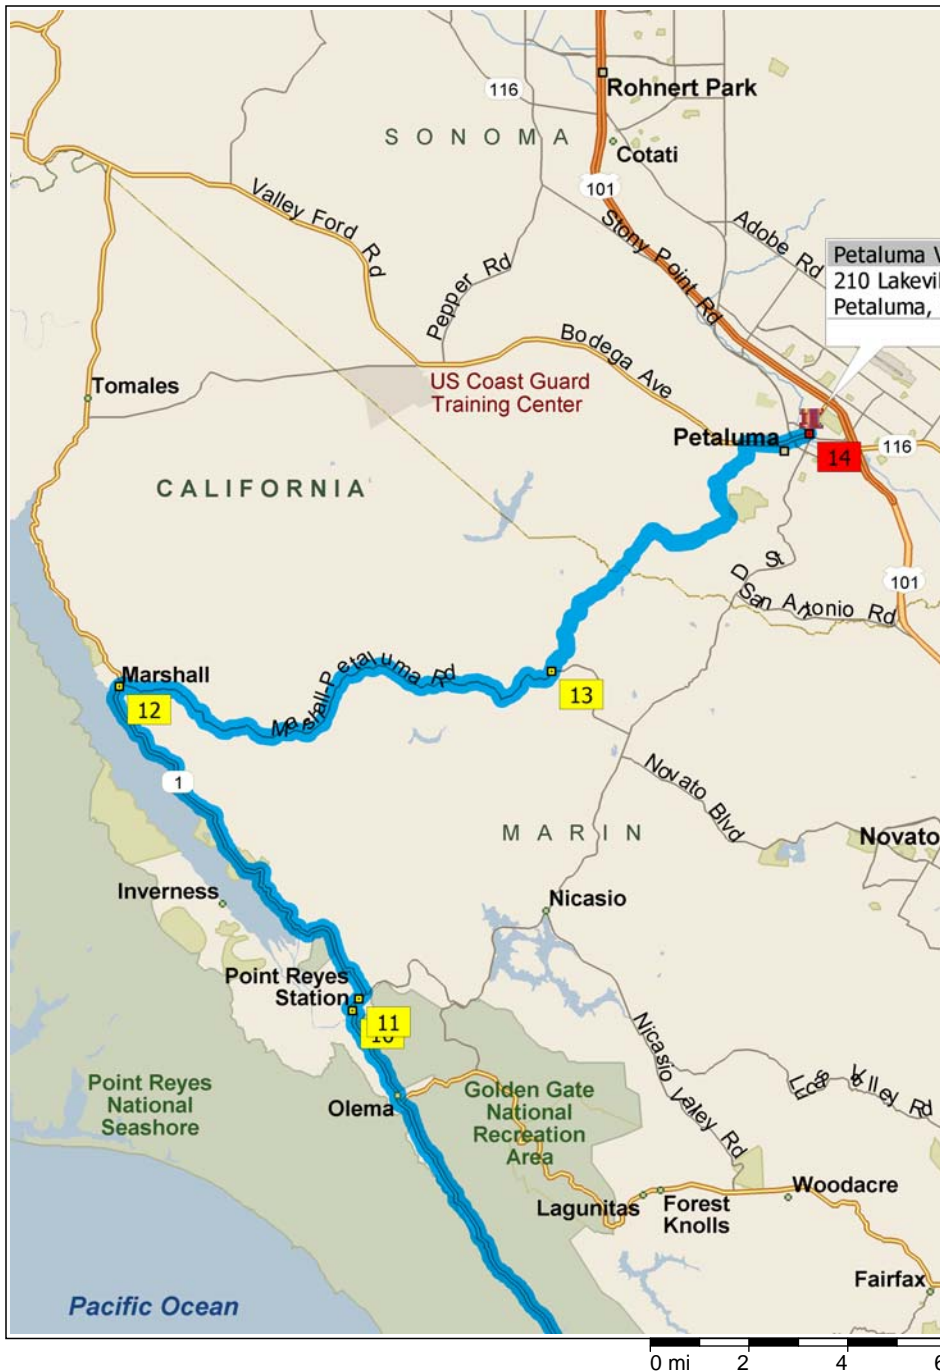

REME - MINI of Marin to Petaluma

63.6 miles; 2 hours, 6 minutes

11:30 AM	0.0 mi	1 Depart MINI of Marin [5880 Paradise Dr, Corte Madera, CA 94925] on Paradise Dr (East) for 76 yds
11:30 AM	0.1 mi	Turn RIGHT (East) onto Tamalpais Dr for 87 yds
11:30 AM	0.1 mi	2 At Tamalpais Dr & San Clemente Dr, Corte Madera, CA 94925, turn LEFT (North-West) onto San Clemente Dr, then immediately turn LEFT (South) onto Redwood Hwy for 0.1 mi
11:31 AM	0.2 mi	Keep STRAIGHT onto Tamalpais Dr for 0.9 mi
11:34 AM	1.1 mi	Bear LEFT (West) onto Redwood Ave for 98 yds
11:34 AM	1.2 mi	3 At Redwood Ave & Corte Madera Ave, Corte Madera, CA 94925, turn LEFT (South-East) onto Corte Madera Ave for 1.0 mi
11:37 AM	2.2 mi	4 At Camino Alto & Chapman Dr, Corte Madera, CA 94925, road name changes to Camino Alto for 1.4 mi
11:40 AM	3.6 mi	5 At Camino Alto & E Blithedale Ave, Mill Valley, CA 94941, stay on Camino Alto (South-West) for 0.5 mi
11:42 AM	4.1 mi	Bear LEFT (East) onto Miller Ave for 0.5 mi
11:43 AM	4.6 mi	Keep STRAIGHT onto Almonte Blvd for 0.4 mi
11:44 AM	5.0 mi	Bear RIGHT (West) onto SR-1 [Highway 1] for 2.6 mi
11:48 AM	7.6 mi	Bear RIGHT (West) onto Panoramic Hwy for 0.8 mi
11:49 AM	8.5 mi	6 At Sequoia Valley Rd & Panoramic Hwy, Mill Valley, CA 94941, stay on Panoramic Hwy (West) for 4.5 mi
11:58 AM	12.9 mi	7 At Panoramic Hwy & Pan Toll Rd, Mill Valley, CA 94941, bear RIGHT (West) onto Pan Toll Rd for 1.4 mi
12:02 PM	14.4 mi	Turn LEFT (West) onto W Ridgecrest Blvd for 3.8 mi
12:11 PM	18.2 mi	8 At W Ridgecrest Blvd & Bolinas Rd, Stinson Beach, CA 94970, turn LEFT (West) onto Bolinas Rd [Fairfax Bolinas Rd] for 4.4 mi
12:22 PM	22.5 mi	9 At Bolinas Rd & SR-1, Stinson Beach, CA 94970, turn RIGHT (West) onto SR-1 [Highway 1] for 11.5 mi
12:35 PM	34.0 mi	Turn LEFT to stay on SR-1 [Highway 1] for 0.1 mi
12:36 PM	34.1 mi	10 Arrive Point Reyes Station
12:51 PM	34.1 mi	Depart Point Reyes Station on SR-1 [Highway 1] (North-West) for 142 yds