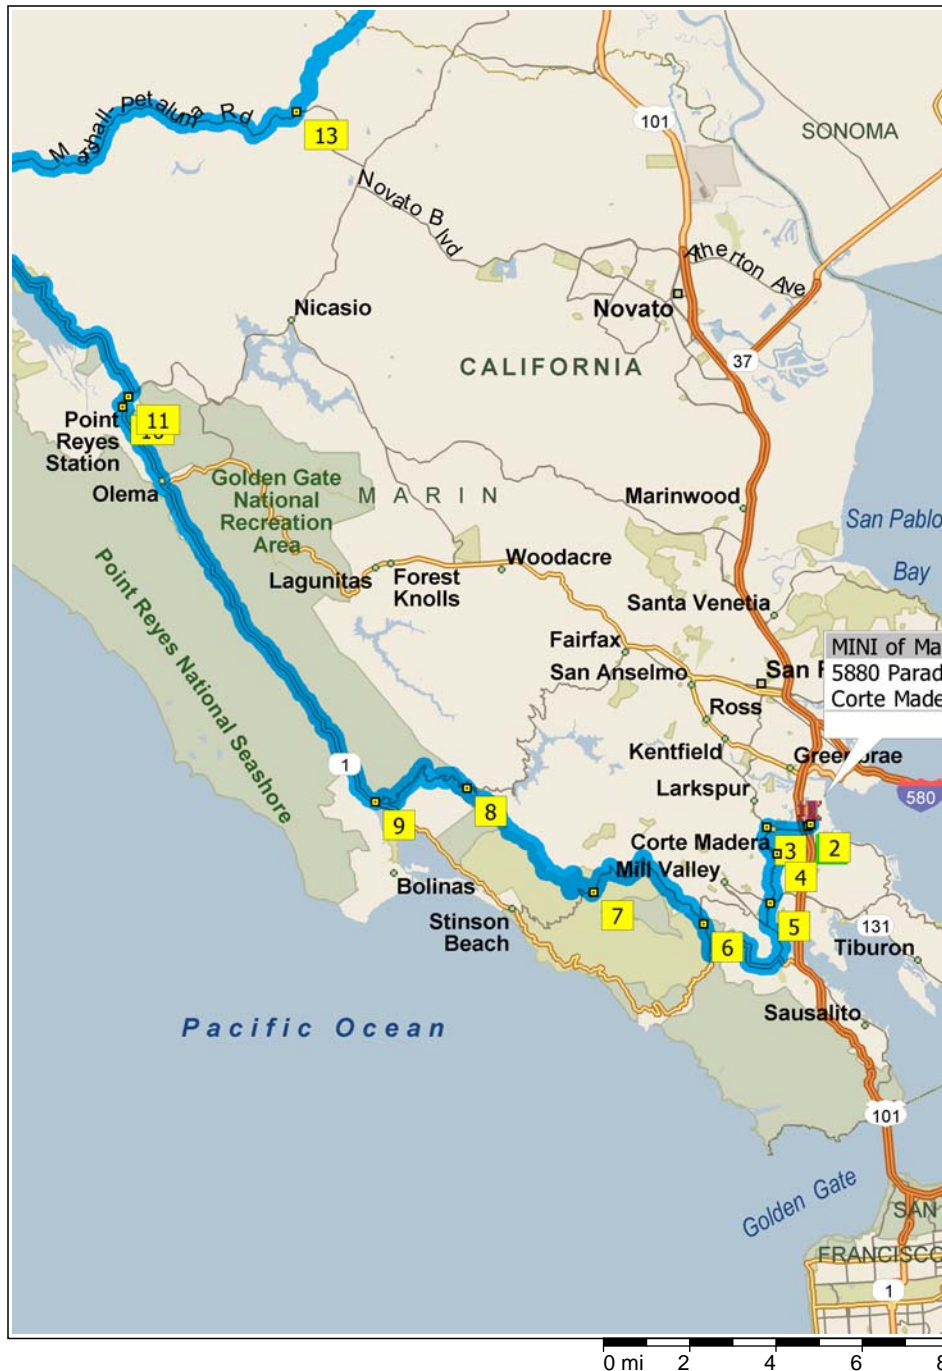

REME - MINI of Marin to Petaluma

63.6 miles; 2 hours, 6 minutes

11:30 AM	0.0 mi	1 Depart MINI of Marin [5880 Paradise Dr, Corte Madera, CA 94925] on Paradise Dr (East) for 76 yds
11:30 AM	0.1 mi	Turn RIGHT (East) onto Tamalpais Dr for 87 yds
11:30 AM	0.1 mi	2 At Tamalpais Dr & San Clemente Dr, Corte Madera, CA 94925, turn LEFT (North-West) onto San Clemente Dr, then immediately turn LEFT (South) onto Redwood Hwy for 0.1 mi
11:31 AM	0.2 mi	Keep STRAIGHT onto Tamalpais Dr for 0.9 mi
11:34 AM	1.1 mi	Bear LEFT (West) onto Redwood Ave for 98 yds
11:34 AM	1.2 mi	3 At Redwood Ave & Corte Madera Ave, Corte Madera, CA 94925, turn LEFT (South-East) onto Corte Madera Ave for 1.0 mi
11:37 AM	2.2 mi	4 At Camino Alto & Chapman Dr, Corte Madera, CA 94925, road name changes to Camino Alto for 1.4 mi
11:40 AM	3.6 mi	5 At Camino Alto & E Blithedale Ave, Mill Valley, CA 94941, stay on Camino Alto (South-West) for 0.5 mi
11:42 AM	4.1 mi	Bear LEFT (East) onto Miller Ave for 0.5 mi
11:43 AM	4.6 mi	Keep STRAIGHT onto Almonte Blvd for 0.4 mi
11:44 AM	5.0 mi	Bear RIGHT (West) onto SR-1 [Highway 1] for 2.6 mi
11:48 AM	7.6 mi	Bear RIGHT (West) onto Panoramic Hwy for 0.8 mi
11:49 AM	8.5 mi	6 At Sequoia Valley Rd & Panoramic Hwy, Mill Valley, CA 94941, stay on Panoramic Hwy (West) for 4.5 mi
11:58 AM	12.9 mi	7 At Panoramic Hwy & Pan Toll Rd, Mill Valley, CA 94941, bear RIGHT (West) onto Pan Toll Rd for 1.4 mi
12:02 PM	14.4 mi	Turn LEFT (West) onto W Ridgecrest Blvd for 3.8 mi
12:11 PM	18.2 mi	8 At W Ridgecrest Blvd & Bolinas Rd, Stinson Beach, CA 94970, turn LEFT (West) onto Bolinas Rd [Fairfax Bolinas Rd] for 4.4 mi
12:22 PM	22.5 mi	9 At Bolinas Rd & SR-1, Stinson Beach, CA 94970, turn RIGHT (West) onto SR-1 [Highway 1] for 11.5 mi
12:35 PM	34.0 mi	Turn LEFT to stay on SR-1 [Highway 1] for 0.1 mi
12:36 PM	34.1 mi	10 Arrive Point Reyes Station
12:51 PM	34.1 mi	Depart Point Reyes Station on SR-1 [Highway 1] (North-West) for 142 yds