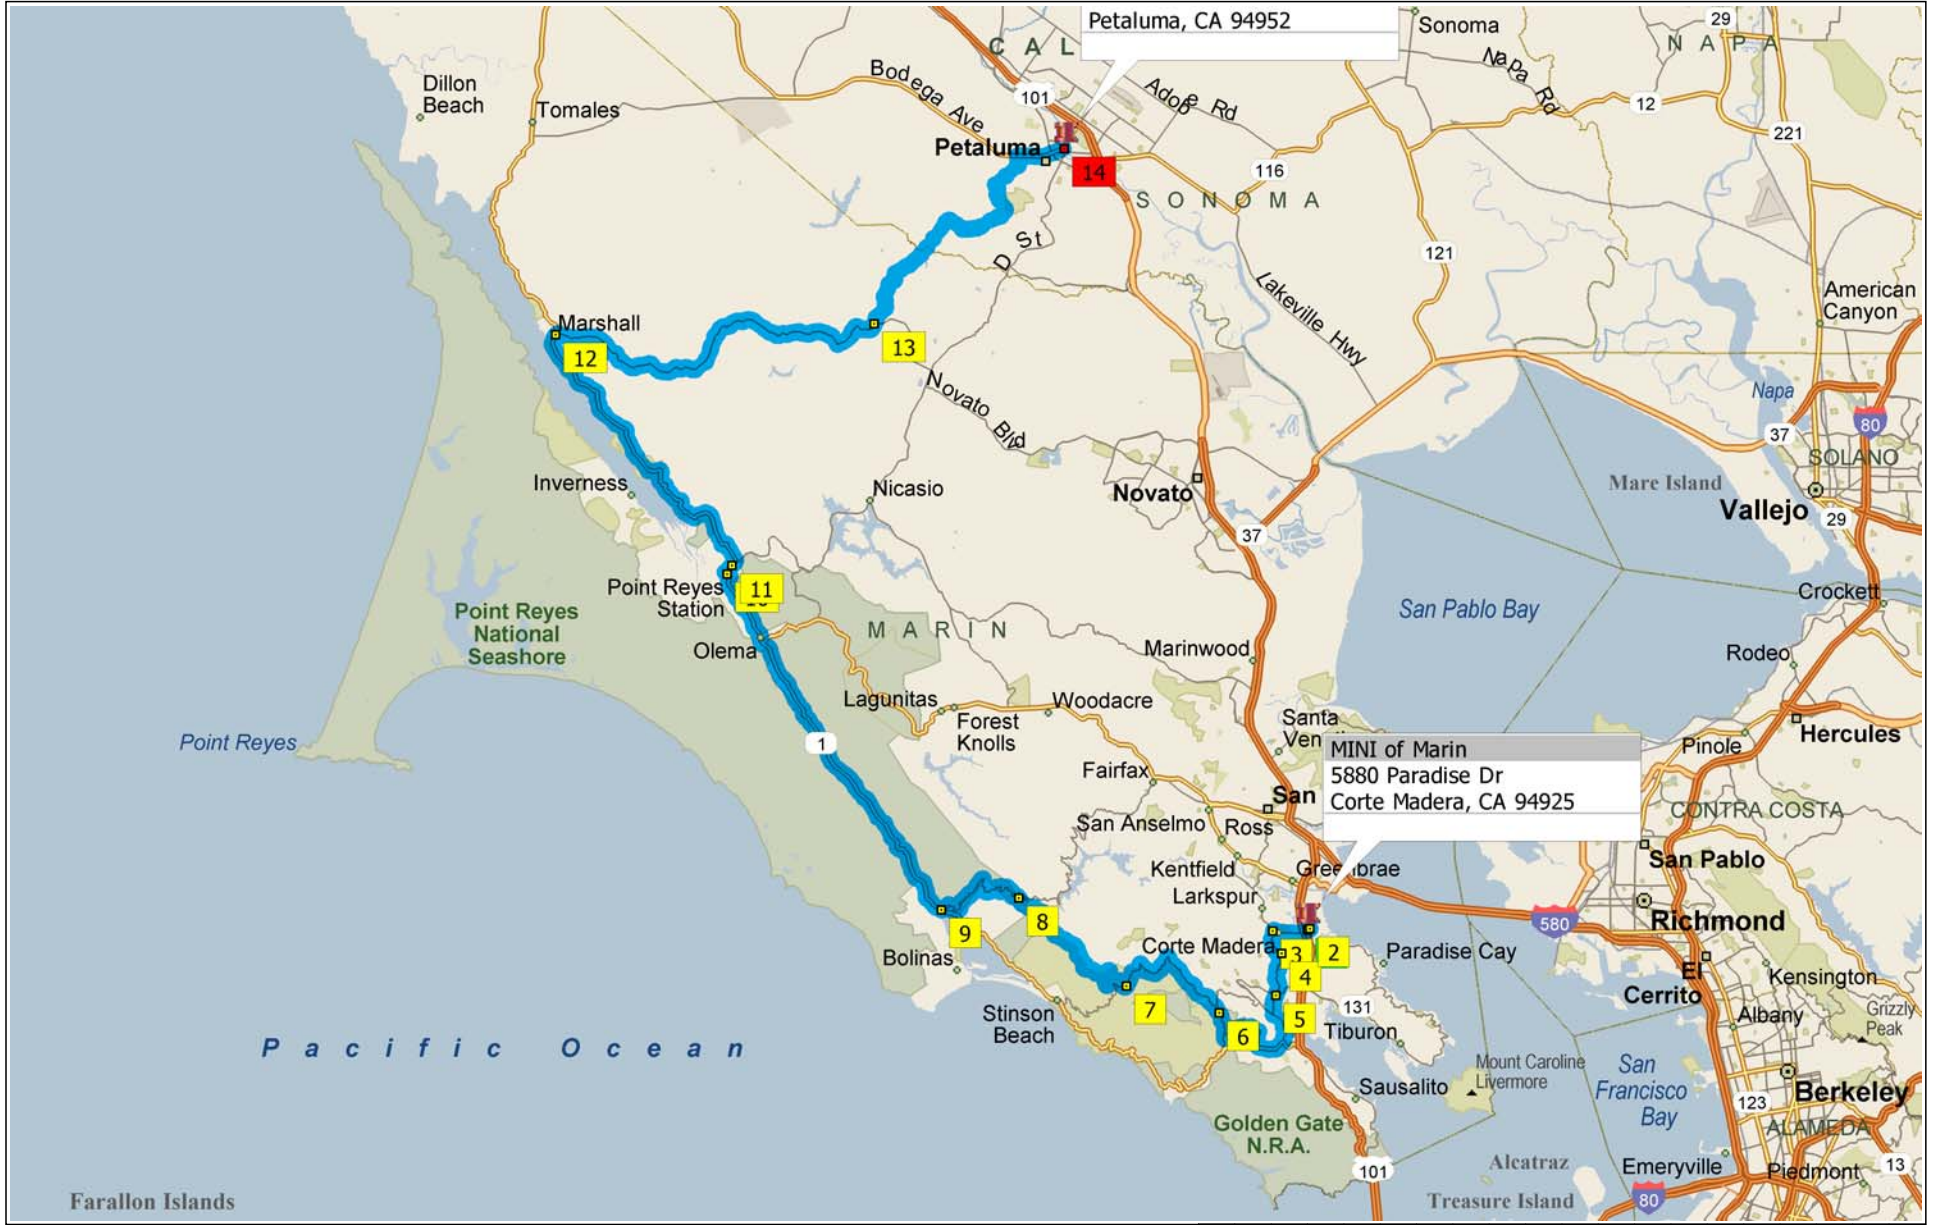

REME - MINI of Marin to Petaluma

63.6 miles; 2 hours, 6 minutes

11:30 AM	0.0 mi	1 Depart MINI of Marin [5880 Paradise Dr, Corte Madera, CA 94925] on Paradise Dr (East) for 76 yds
11:30 AM	0.1 mi	Turn RIGHT (East) onto Tamalpais Dr for 87 yds
11:30 AM	0.1 mi	2 At Tamalpais Dr & San Clemente Dr, Corte Madera, CA 94925, turn LEFT (North-West) onto San Clemente Dr, then immediately turn LEFT (South) onto Redwood Hwy for 0.1 mi
11:31 AM	0.2 mi	Keep STRAIGHT onto Tamalpais Dr for 0.9 mi
11:34 AM	1.1 mi	Bear LEFT (West) onto Redwood Ave for 98 yds
11:34 AM	1.2 mi	3 At Redwood Ave & Corte Madera Ave, Corte Madera, CA 94925, turn LEFT (South-East) onto Corte Madera Ave for 1.0 mi
11:37 AM	2.2 mi	4 At Camino Alto & Chapman Dr, Corte Madera, CA 94925, road name changes to Camino Alto for 1.4 mi
11:40 AM	3.6 mi	5 At Camino Alto & E Blithedale Ave, Mill Valley, CA 94941, stay on Camino Alto (South-West) for 0.5 mi
11:42 AM	4.1 mi	Bear LEFT (East) onto Miller Ave for 0.5 mi
11:43 AM	4.6 mi	Keep STRAIGHT onto Almonte Blvd for 0.4 mi
11:44 AM	5.0 mi	Bear RIGHT (West) onto SR-1 [Highway 1] for 2.6 mi
11:48 AM	7.6 mi	Bear RIGHT (West) onto Panoramic Hwy for 0.8 mi
11:49 AM	8.5 mi	6 At Sequoia Valley Rd & Panoramic Hwy, Mill Valley, CA 94941, stay on Panoramic Hwy (West) for 4.5 mi
11:58 AM	12.9 mi	7 At Panoramic Hwy & Pan Toll Rd, Mill Valley, CA 94941, bear RIGHT (West) onto Pan Toll Rd for 1.4 mi
12:02 PM	14.4 mi	Turn LEFT (West) onto W Ridgecrest Blvd for 3.8 mi
12:11 PM	18.2 mi	8 At W Ridgecrest Blvd & Bolinas Rd, Stinson Beach, CA 94970, turn LEFT (West) onto Bolinas Rd [Fairfax Bolinas Rd] for 4.4 mi
12:22 PM	22.5 mi	9 At Bolinas Rd & SR-1, Stinson Beach, CA 94970, turn RIGHT (West) onto SR-1 [Highway 1] for 11.5 mi
12:35 PM	34.0 mi	Turn LEFT to stay on SR-1 [Highway 1] for 0.1 mi
12:36 PM	34.1 mi	10 Arrive Point Reyes Station
12:51 PM	34.1 mi	Depart Point Reyes Station on SR-1 [Highway 1] (North-West) for 142 yds