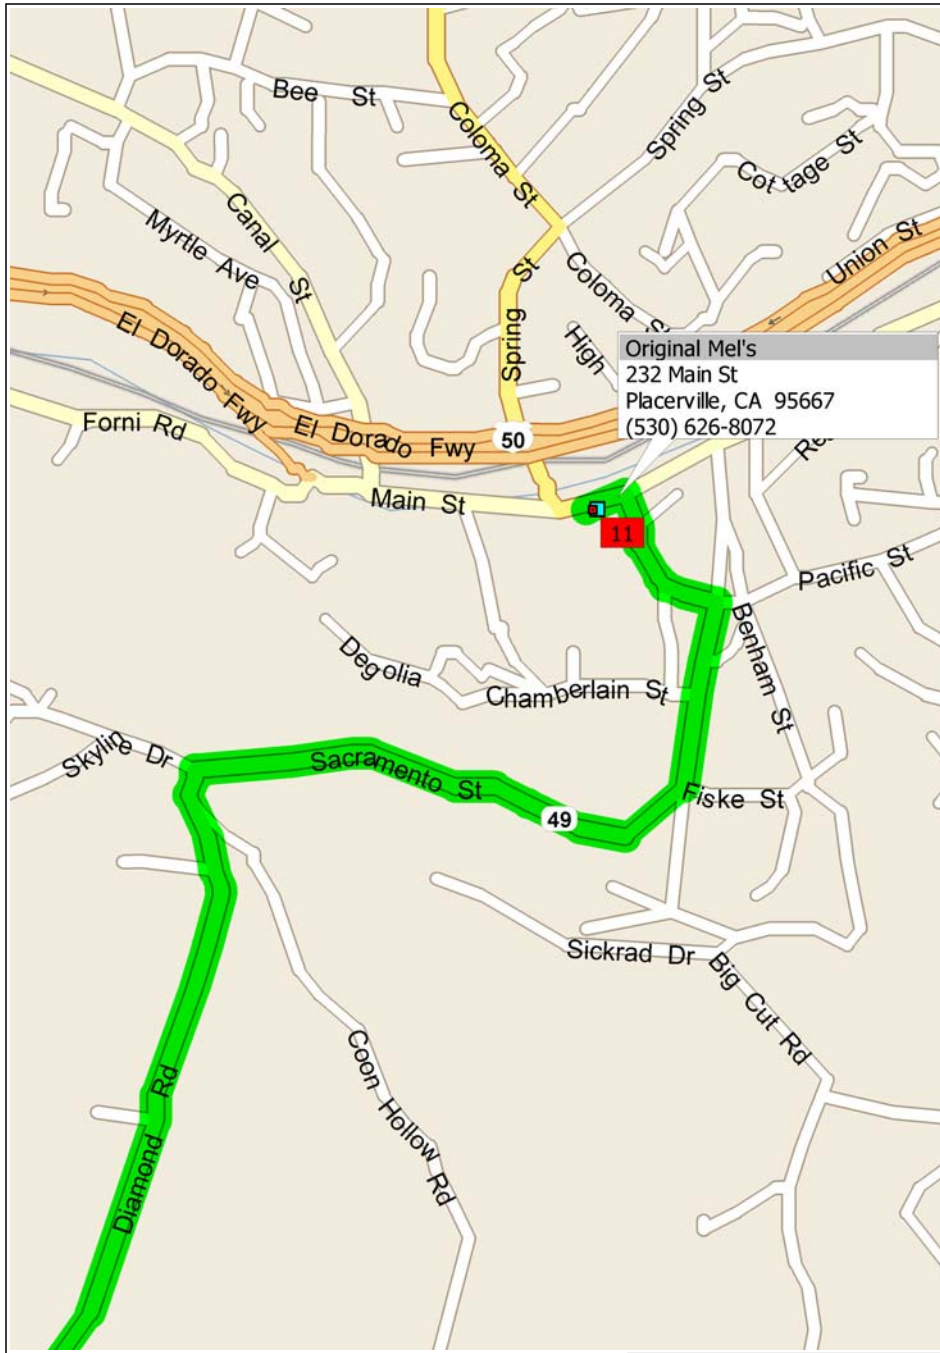

0 yds 200 400

- 11:59 AM 93.1 mi Turn RIGHT (East) onto SR-49 [Sacramento St] for 0.5 mi
- 12:00 PM 93.6 mi Turn LEFT (West) onto SR-49 for 0.1 mi
- 12:00 PM 93.7 mi Turn LEFT (West) onto SR-49 [Main St] for 43 yds
- 12:00 PM 93.8 mi 11 Arrive Original Mel's, 232 Main St (49), Placerville