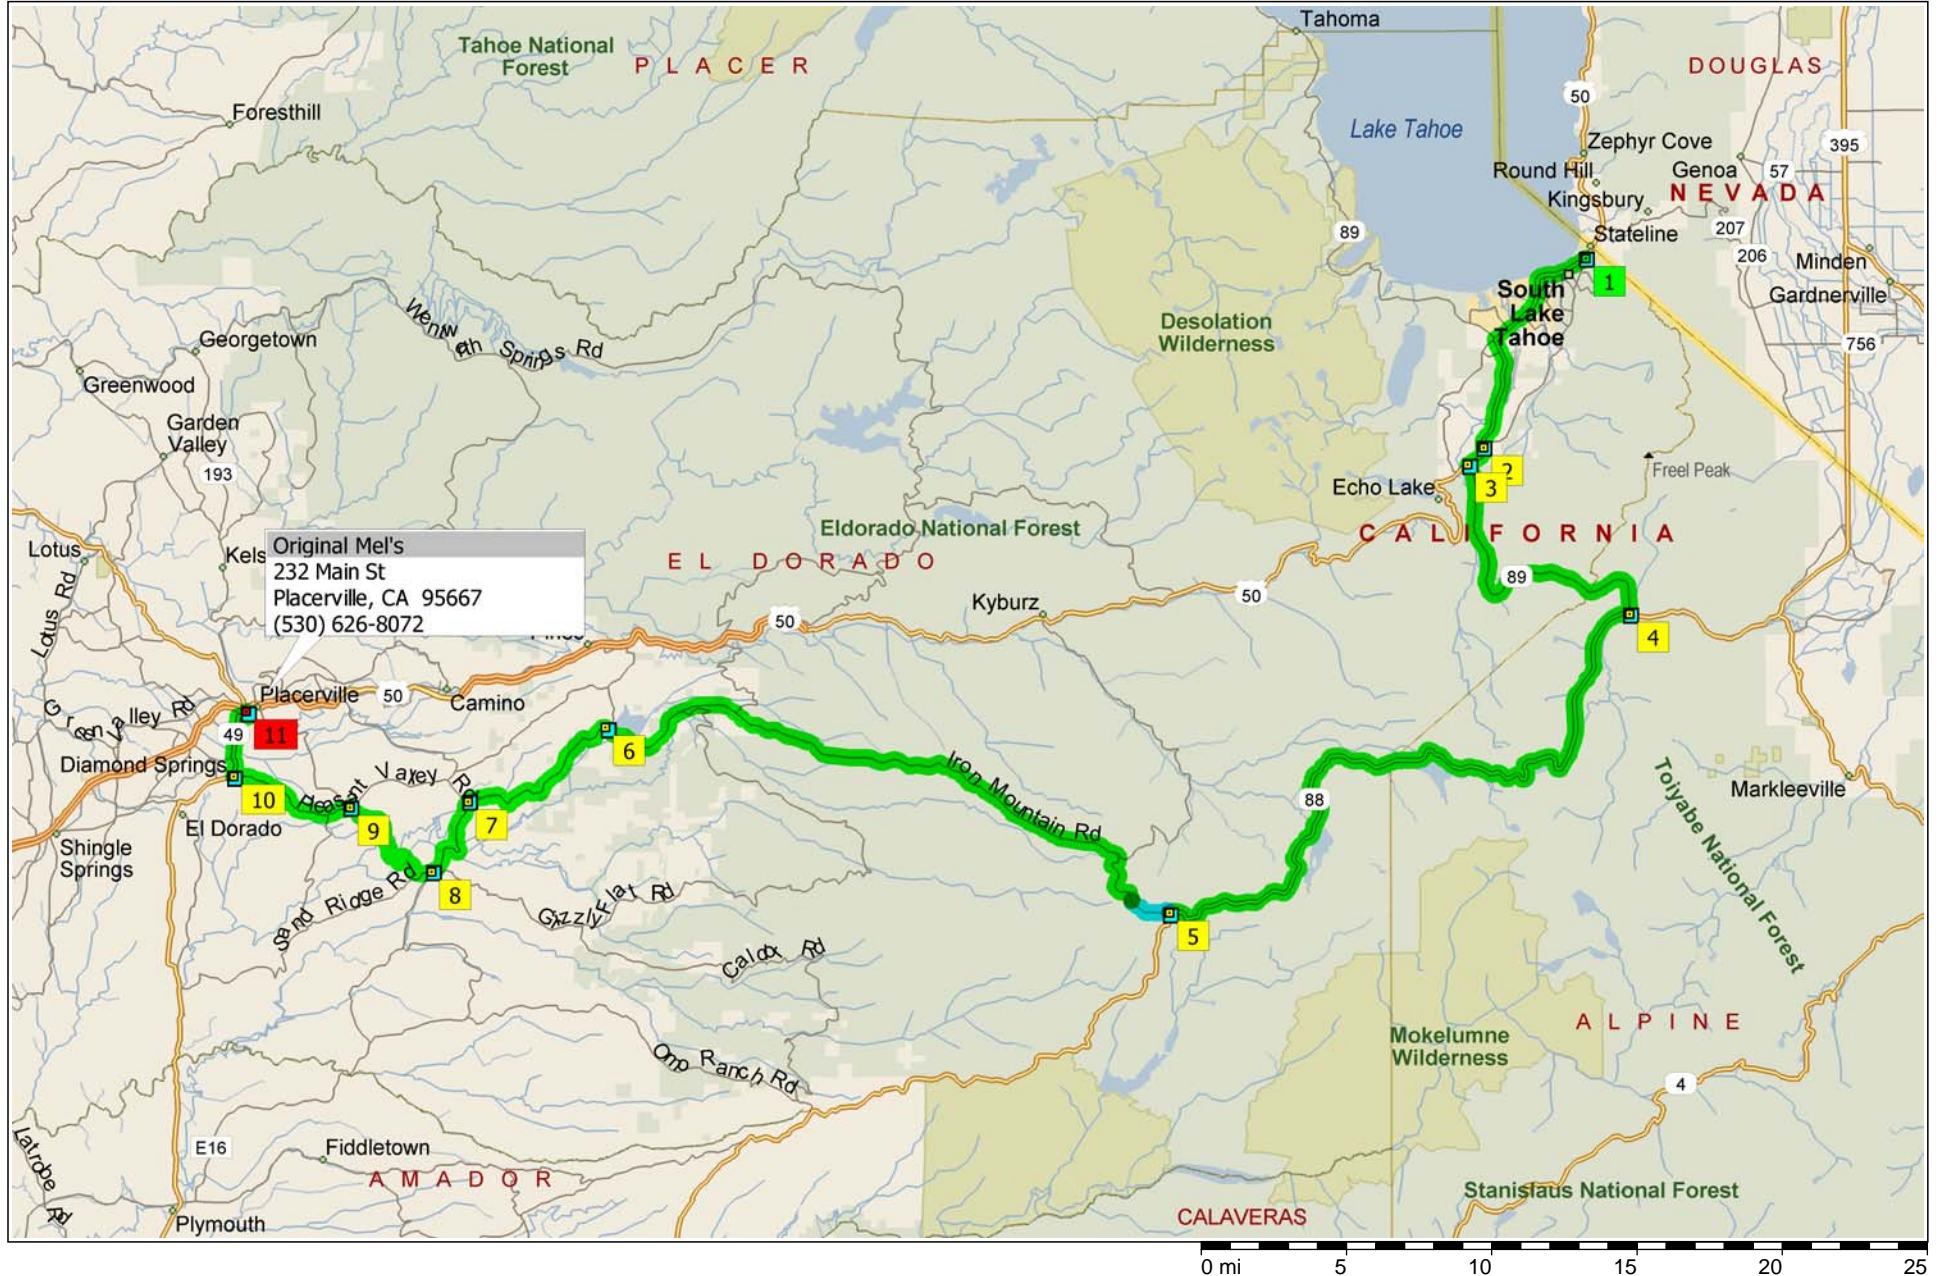

REME Tahoe Day 4

93.8 miles; 3 hours