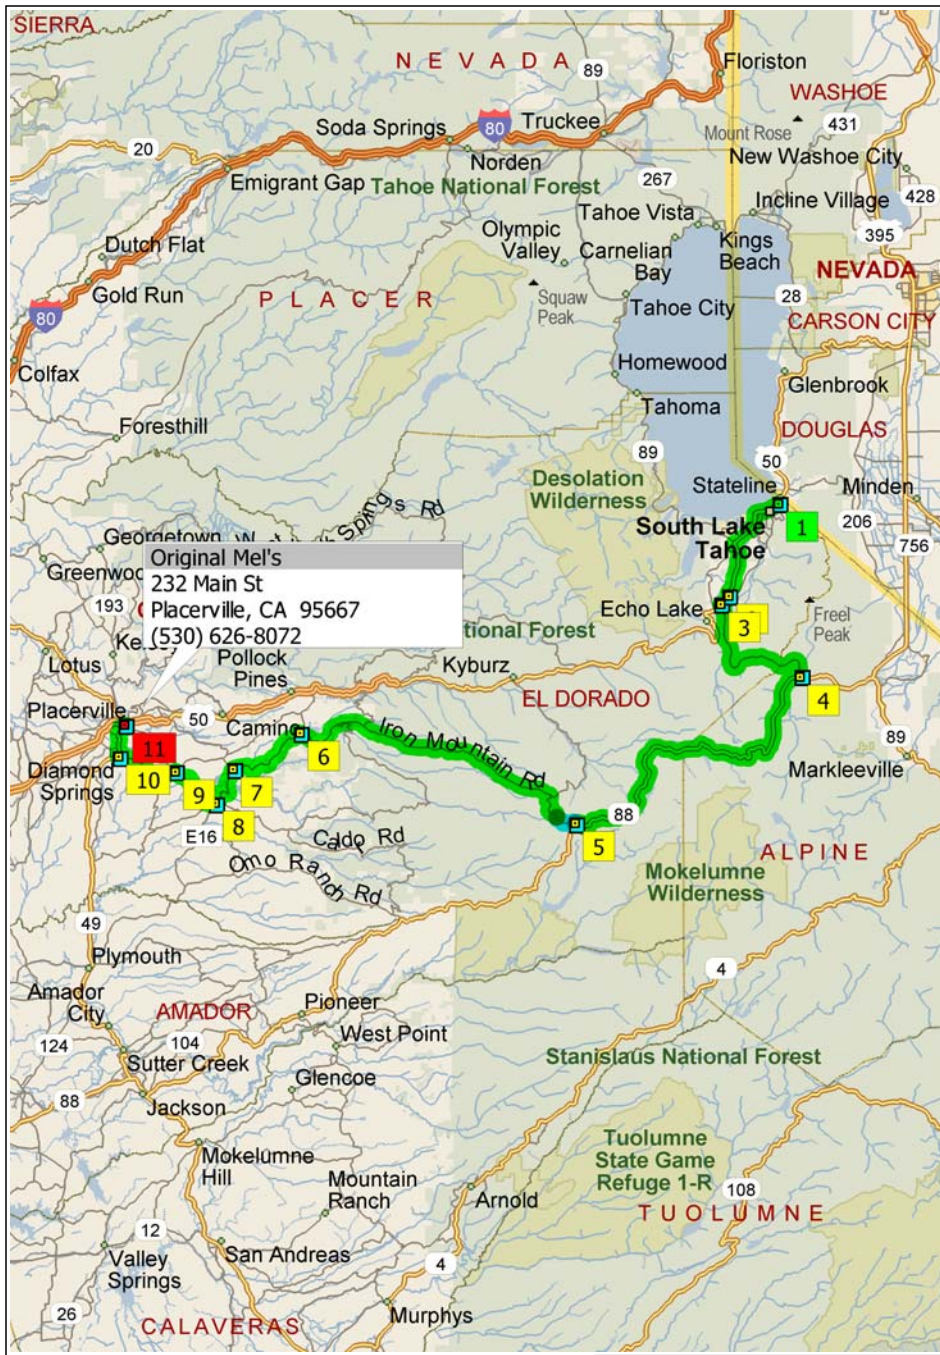

9:00 AM	0.0 mi	1 Depart Pioneer Trail & Lake Tahoe Blvd (50) on Pioneer Trail (North) for 21 yds
9:00 AM	0.1 mi	Turn LEFT (South-West) onto US-50 [Lake Tahoe Blvd] for 4.6 mi
9:07 AM	4.6 mi	Turn LEFT (South) onto US-50 [SR-89] for 4.0 mi
9:12 AM	8.6 mi	2 At Highway 50 & Pioneer Trail, stay on US-50 [SR-89] (South) for 0.9 mi
9:13 AM	9.5 mi	3 At Highway 89 & Highway 50, turn LEFT (South) onto SR-89 [Luther Pass Rd] for 11.2 mi
9:32 AM	20.6 mi	4 At Highway 88 & Highway 89, turn RIGHT (West) onto SR-88 for 26.4 mi
10:03 AM	47.0 mi	5 Arrive Mormon Emigrant Trail & Highway 88
10:33 AM	47.0 mi	Depart Mormon Emigrant Trail & Highway 88 on Mormon Emigrant Trail (North-West) for 1.6 mi
10:36 AM	48.6 mi	Turn RIGHT to stay on Mormon Emigrant Trail for 2.4 mi
10:41 AM	51.0 mi	Road name changes to Iron Mountain Rd [Mormon Emigrant Trail] for 9.4 mi
10:57 AM	60.4 mi	Turn LEFT to stay on Iron Mountain Rd [Mormon Emigrant Trail] for 5.9 mi
11:08 AM	66.4 mi	Road name changes to Silver Lake Rd [Mormon Emigrant Trail] for 5.0 mi
11:17 AM	71.4 mi	6 At Sly Park Rd & Mormon Emigrant Trail, turn LEFT (West) onto CR-E16 [Sly Park Rd] for 6.6 mi
11:28 AM	78.0 mi	7 At MT Aukum Rd & Sly Park Rd, stay on CR-E16 [Mt Aukum Rd] (West) for 3.5 mi
11:34 AM	81.5 mi	8 At Bucks Bar Rd & Mt AUKUM Rd, bear RIGHT (West) onto Bucks Bar Rd for 0.7 mi
11:36 AM	82.2 mi	Turn RIGHT to stay on Bucks Bar Rd for 4.1 mi
11:48 AM	86.3 mi	Turn LEFT (West) onto Pleasant Valley Rd for 76 yds
11:48 AM	86.3 mi	9 At Pleasant Valley Rd & Bucks Bar Rd, stay on Pleasant Valley Rd (West) for 4.6 mi
11:56 AM	90.9 mi	10 At Highway 49 & Pleasant Valley RD, turn RIGHT (North) onto SR-49 for 2.2 mi
11:59 AM	93.1 mi	Turn RIGHT (North-East) onto SR-49 [Diamond Rd] for 32 yds