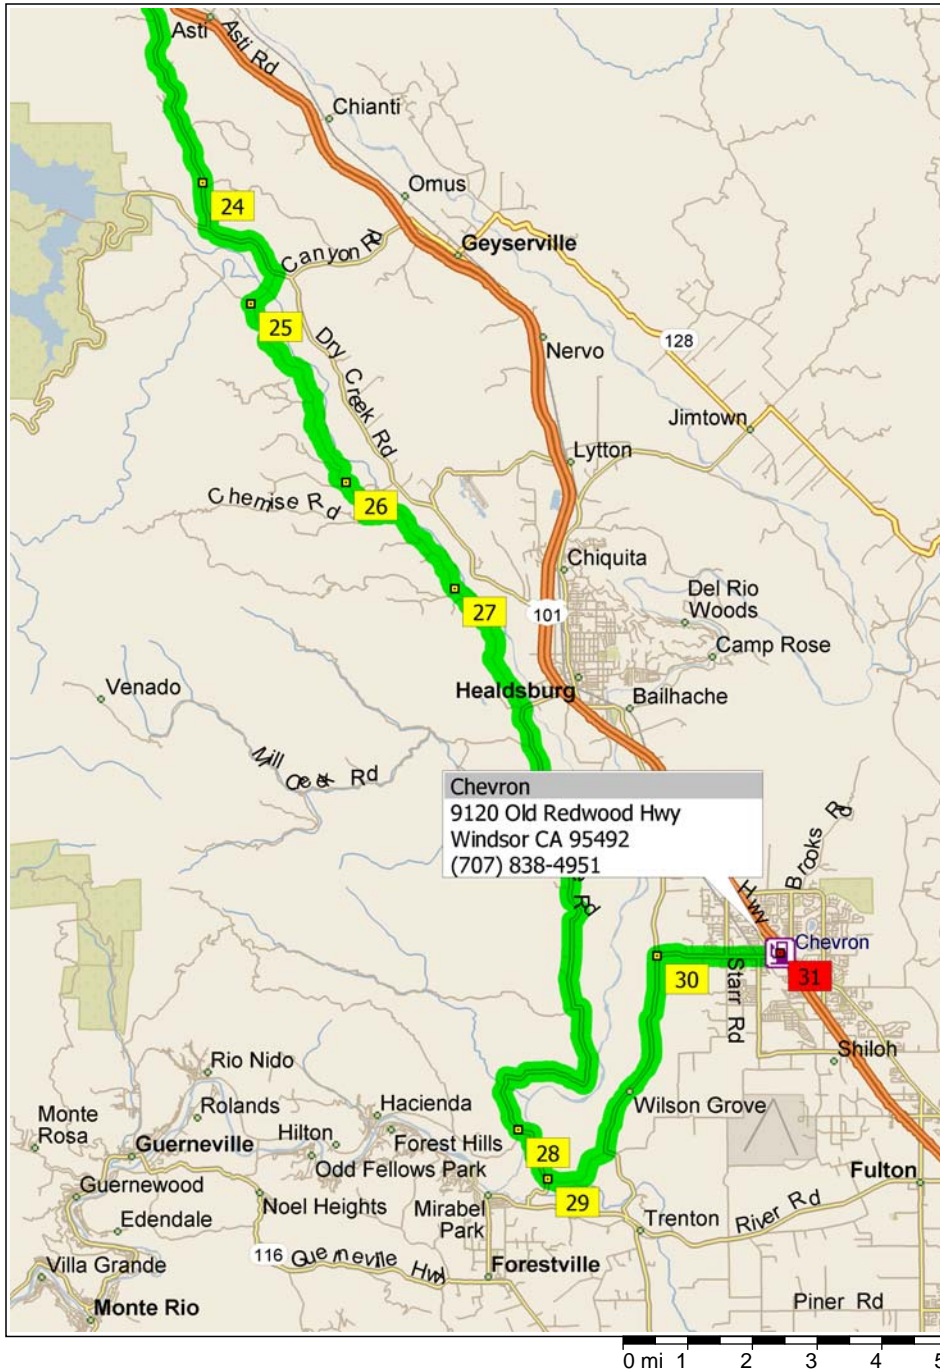

- 2:31 PM 148.3 mi Turn LEFT (East) onto Dry Creek Rd for 1.4 mi
- 2:33 PM 149.6 mi Turn RIGHT (South) onto Yoakim Bridge Rd for 0.6 mi
- 2:35 PM 150.3 mi **25** At W Dry Creek Rd & Yoakim Bridge Rd, Healdsburg, CA 95448, turn LEFT (South-East) onto W Dry Creek Rd for 3.6 mi
- 2:44 PM 153.9 mi **26** At W Dry Creek Rd & Wine Creek Rd, Healdsburg, CA 95448, stay on W Dry Creek Rd (East) for 2.9 mi
- 2:51 PM 156.8 mi **27** At W Dry Creek Rd & Brack Rd, Healdsburg, CA 95448, stay on W Dry Creek Rd (South-East) for 2.3 mi
- 2:57 PM 159.1 mi Turn RIGHT (South) onto Westside Rd for 8.6 mi
- 3:08 PM 167.7 mi **28** At Westside Rd & Wohler Rd, Healdsburg, CA 95448, bear LEFT (East) onto Wohler Rd for 1.0 mi
- 3:09 PM 168.8 mi **29** At Wohler Rd & Eastside Rd, Forestville, CA 95436, turn LEFT (East) onto Eastside Rd for 4.5 mi
- 3:17 PM 173.2 mi **30** At Eastside Rd & Windsor River Rd, Healdsburg, CA 95448, turn RIGHT (East) onto Windsor River Rd for 1.9 mi
- 3:19 PM 175.2 mi Turn LEFT (North) onto Old Redwood Hwy for 142 yds
- 3:20 PM 175.3 mi **31** Arrive Chevron [9120 Old Redwood Hwy, Windsor CA 95492, (707) 838-4951]