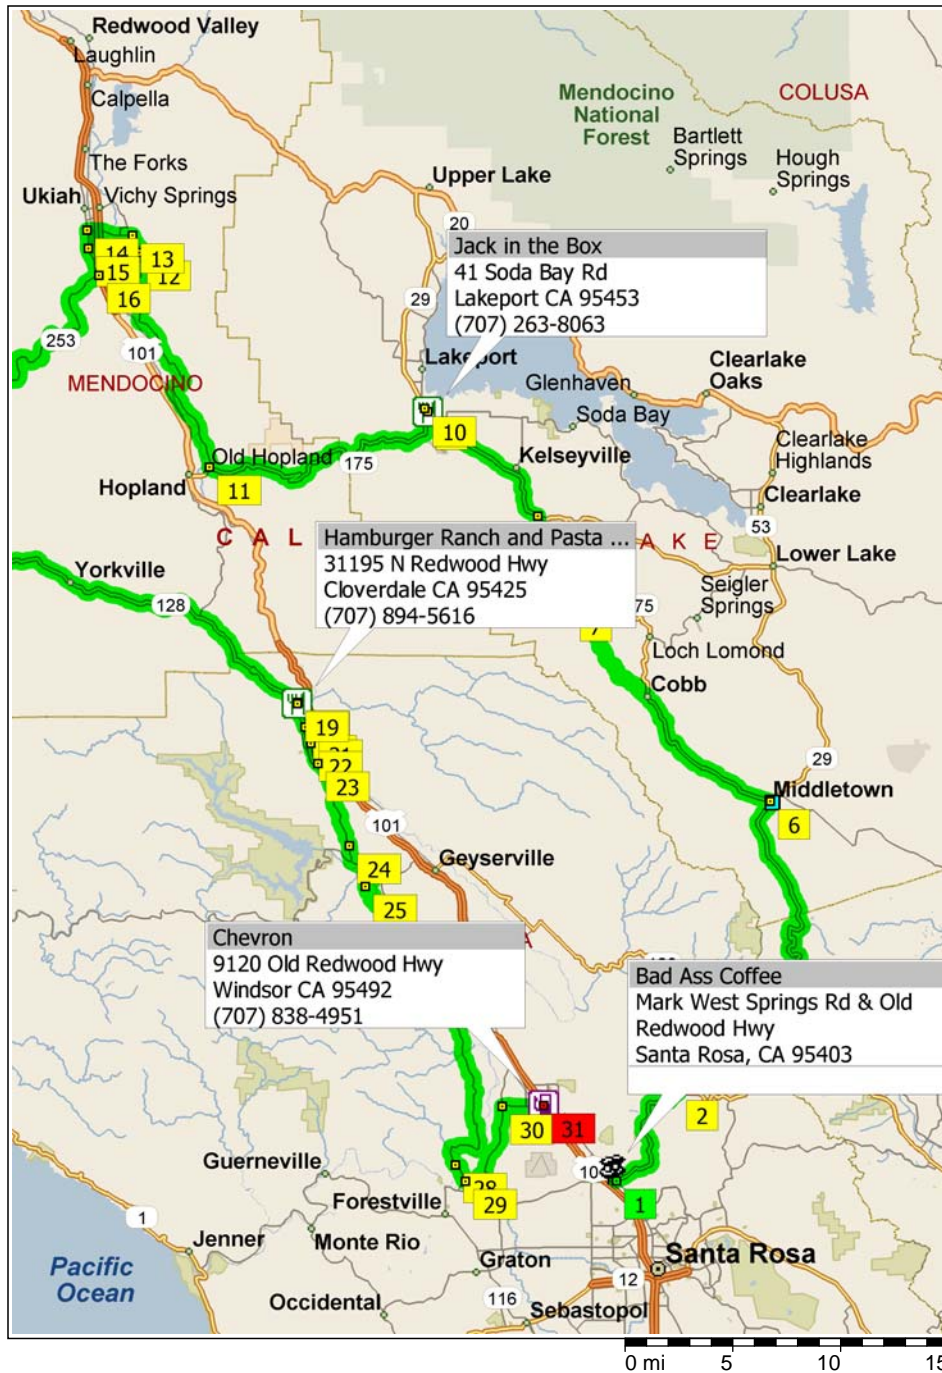

REME Sonoma-Lake-Mendocino

175.3 miles; 6 hours, 20 minutes

9:00 AM	0.0 mi	1 Depart Mark West Springs Rd & Old Redwood Hwy, Santa Rosa, CA 95403 on Mark West Springs Rd (East) for 5.1 mi
9:07 AM	5.1 mi	Road name changes to Porter Creek Rd for 1.5 mi
9:09 AM	6.6 mi	2 At Franz Valley Rd & Porter Creek Rd, Santa Rosa, CA 95404, turn LEFT (North) onto Franz Valley Rd for 1.0 mi
9:11 AM	7.6 mi	Turn RIGHT to stay on Franz Valley Rd for 6.4 mi
9:27 AM	14.0 mi	3 At SR-128 & Franz Valley Rd, Calistoga, CA 94515, turn RIGHT (East) onto SR-128 for 5.5 mi
9:35 AM	19.5 mi	4 At Tubbs Ln & SR-128, Calistoga, CA 94515, turn LEFT (North) onto Tubbs Ln for 1.3 mi
9:37 AM	20.8 mi	5 At SR-29 & Tubbs Ln, Calistoga, CA 94515, turn LEFT (North-West) onto SR-29 [Calistoga Grade Rd] for 14.9 mi
9:55 AM	35.7 mi	6 At Hwy 175 (Main St) & Hwy 29, Middletown, turn LEFT (West) onto SR-175 [Main St] for 8.4 mi
10:05 AM	44.1 mi	Turn LEFT (West) onto Bottle Rock Rd for 6.2 mi
10:20 AM	50.3 mi	7 At Bottle Rock Rd & Cold Water Creek Rd, Kelseyville, CA 95451, stay on Bottle Rock Rd (North) for 4.6 mi
10:32 AM	54.9 mi	8 At SR-29 & Bottle Rock Rd, Kelseyville, CA 95451, turn LEFT (West) onto SR-175 [SR-29] for 7.8 mi
10:41 AM	62.7 mi	Turn RIGHT (East) onto SR-29 Bus [S Main St], then immediately turn RIGHT (South-East) onto Soda Bay Rd for 0.3 mi
10:43 AM	63.0 mi	9 Arrive Jack in the Box
10:58 AM	63.0 mi	Depart Jack in the Box on Soda Bay Rd (North-West) for 0.2 mi
10:58 AM	63.1 mi	Turn LEFT (West) onto SR-29 Bus [S Main St] for 98 yds
10:59 AM	63.2 mi	10 At SR-175 & SR-29, Lakeport, CA 95453, keep STRAIGHT onto SR-175 for 16.5 mi
11:19 AM	79.7 mi	11 At E Side Rd & SR-175, Hopland, CA 95449, turn RIGHT (North) onto East Side Rd for 12.0 mi
11:38 AM	91.7 mi	12 At E Side Rd & Twining Rd, Ukiah, CA 95482, stay on East Side Rd (North) for 0.9 mi