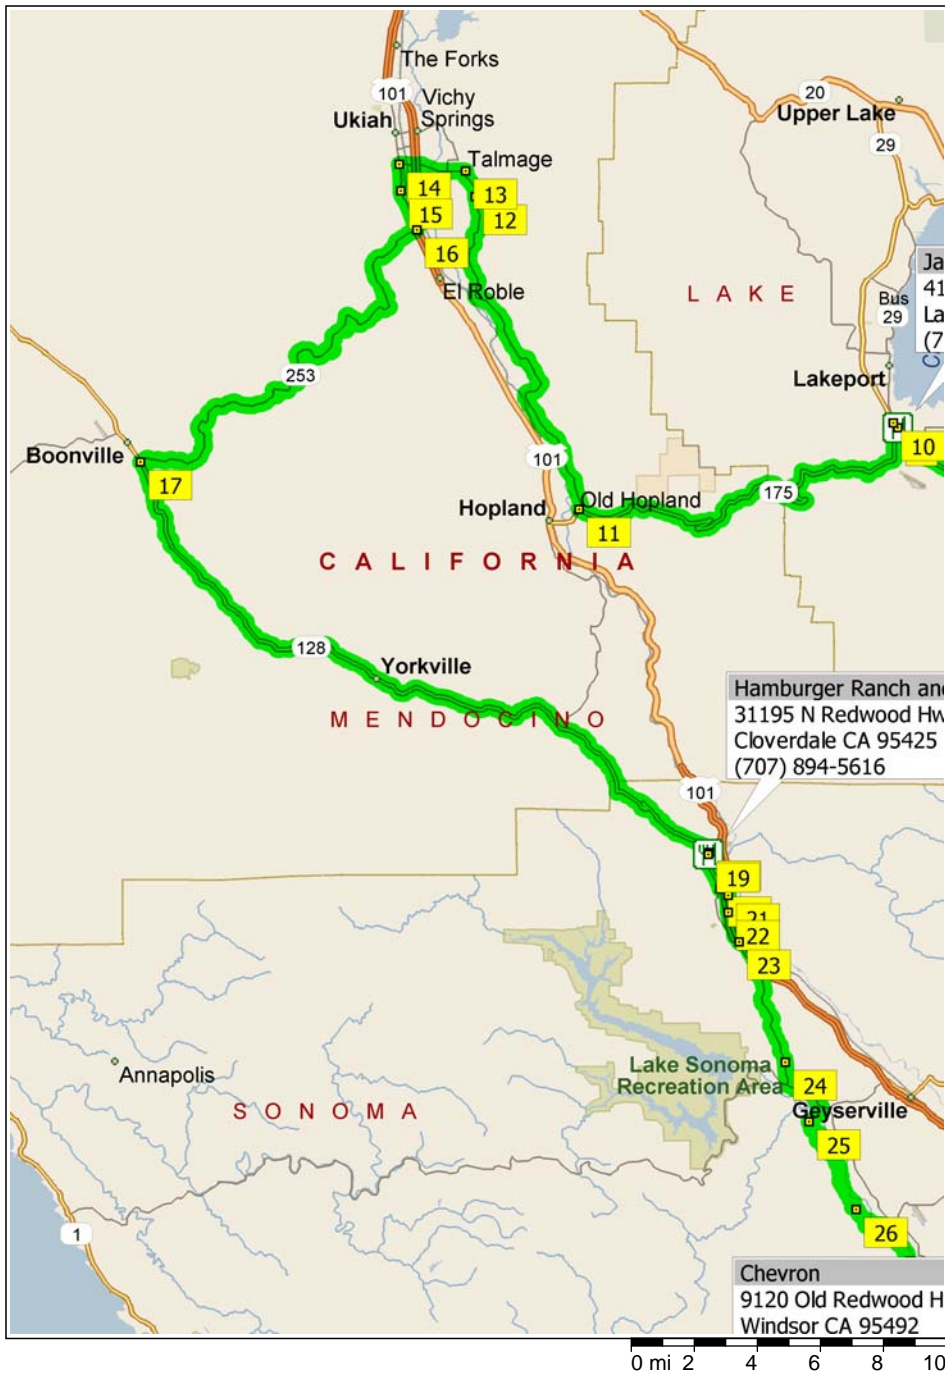

REME Sonoma-Lake-Mendocino

175.3 miles; 6 hours, 20 minutes

9:00 AM	0.0 mi	1 Depart Mark West Springs Rd & Old Redwood Hwy, Santa Rosa, CA 95403 on Mark West Springs Rd (East) for 5.1 mi
9:07 AM	5.1 mi	Road name changes to Porter Creek Rd for 1.5 mi
9:09 AM	6.6 mi	2 At Franz Valley Rd & Porter Creek Rd, Santa Rosa, CA 95404, turn LEFT (North) onto Franz Valley Rd for 1.0 mi
9:11 AM	7.6 mi	Turn RIGHT to stay on Franz Valley Rd for 6.4 mi
9:27 AM	14.0 mi	3 At SR-128 & Franz Valley Rd, Calistoga, CA 94515, turn RIGHT (East) onto SR-128 for 5.5 mi
9:35 AM	19.5 mi	4 At Tubbs Ln & SR-128, Calistoga, CA 94515, turn LEFT (North) onto Tubbs Ln for 1.3 mi
9:37 AM	20.8 mi	5 At SR-29 & Tubbs Ln, Calistoga, CA 94515, turn LEFT (North-West) onto SR-29 [Calistoga Grade Rd] for 14.9 mi
9:55 AM	35.7 mi	6 At Hwy 175 (Main St) & Hwy 29, Middletown, turn LEFT (West) onto SR-175 [Main St] for 8.4 mi
10:05 AM	44.1 mi	Turn LEFT (West) onto Bottle Rock Rd for 6.2 mi
10:20 AM	50.3 mi	7 At Bottle Rock Rd & Cold Water Creek Rd, Kelseyville, CA 95451, stay on Bottle Rock Rd (North) for 4.6 mi
10:32 AM	54.9 mi	8 At SR-29 & Bottle Rock Rd, Kelseyville, CA 95451, turn LEFT (West) onto SR-175 [SR-29] for 7.8 mi
10:41 AM	62.7 mi	Turn RIGHT (East) onto SR-29 Bus [S Main St], then immediately turn RIGHT (South-East) onto Soda Bay Rd for 0.3 mi
10:43 AM	63.0 mi	9 Arrive Jack in the Box
10:58 AM	63.0 mi	Depart Jack in the Box on Soda Bay Rd (North-West) for 0.2 mi
10:58 AM	63.1 mi	Turn LEFT (West) onto SR-29 Bus [S Main St] for 98 yds
10:59 AM	63.2 mi	10 At SR-175 & SR-29, Lakeport, CA 95453, keep STRAIGHT onto SR-175 for 16.5 mi
11:19 AM	79.7 mi	11 At E Side Rd & SR-175, Hopland, CA 95449, turn RIGHT (North) onto East Side Rd for 12.0 mi
11:38 AM	91.7 mi	12 At E Side Rd & Twining Rd, Ukiah, CA 95482, stay on East Side Rd (North) for 0.9 mi