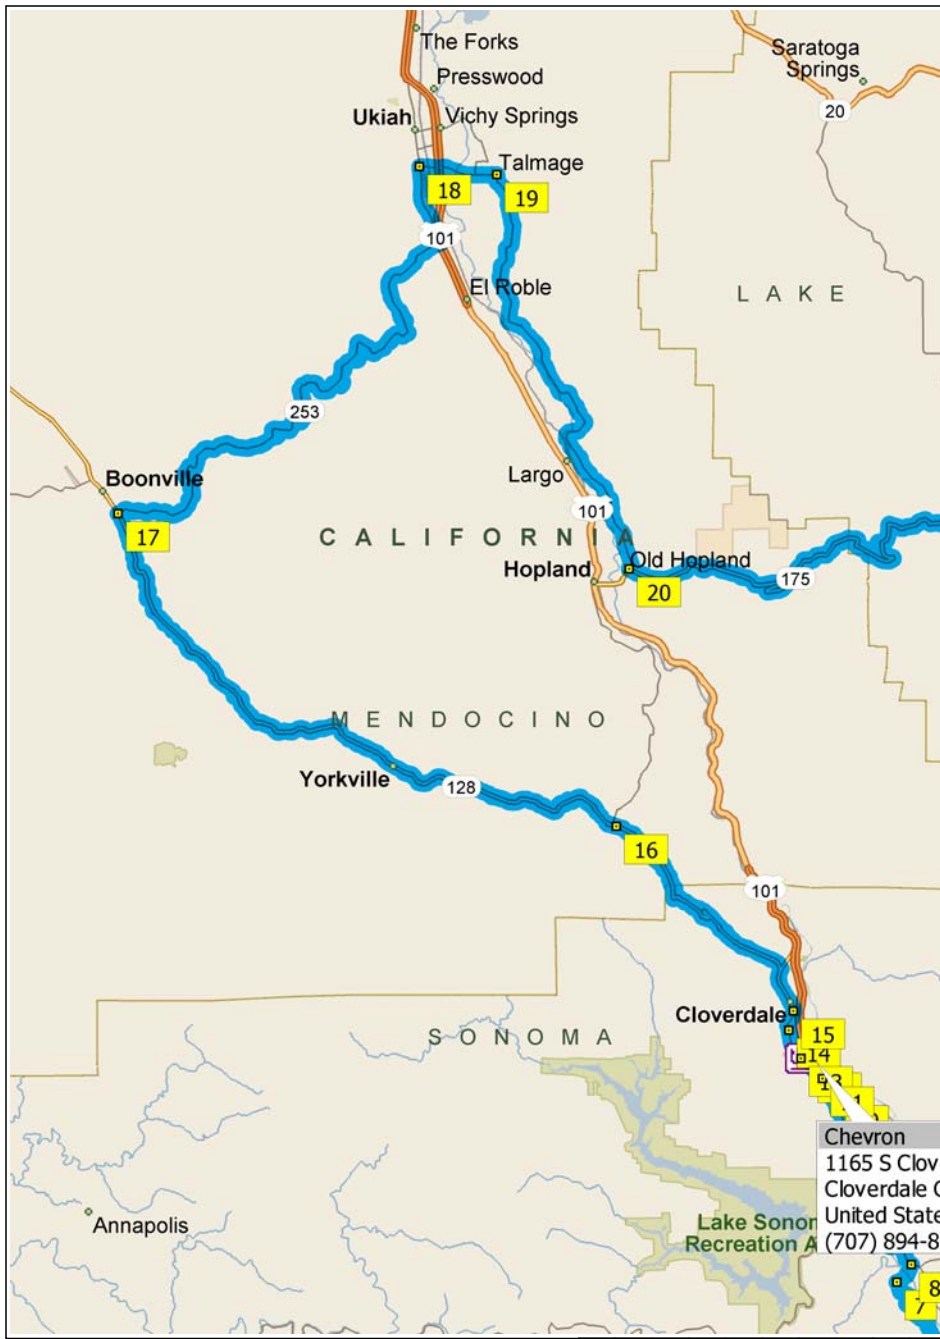

REME Sonoma Mendocino Lake Run A

143.9 miles; 3 hours, 50 minutes

9:10 AM	0.0 mi	1 Depart Bad Ass Coffee on Local road(s) (East) for 65 yds
9:10 AM	0.1 mi	Bear RIGHT (South) onto Old Redwood Hwy, then immediately turn RIGHT (West) onto E Fulton Rd for 0.1 mi
9:11 AM	0.2 mi	Turn LEFT (West) onto Mark West Springs Rd for 0.3 mi
9:12 AM	0.5 mi	Road name changes to River Rd for 5.7 mi
9:19 AM	6.2 mi	2 At River Rd & Trenton Healdsburg Rd, Forestville, CA 95436, turn RIGHT (North) onto Trenton Healdsburg Rd for 1.3 mi
9:21 AM	7.6 mi	3 At Trenton Healdsburg Rd & Eastside Rd, Forestville, CA 95436, turn LEFT (South) onto Eastside Rd for 1.2 mi
9:24 AM	8.7 mi	4 At Eastside Rd & Wohler Rd, Forestville, CA 95436, turn RIGHT (North) onto Wohler Rd for 1.0 mi
9:25 AM	9.8 mi	5 At Wohler Rd & Westside Rd, Healdsburg, CA 95448, bear RIGHT (North-West) onto Westside Rd for 8.6 mi
9:36 AM	18.4 mi	Turn LEFT (West) onto W Dry Creek Rd for 2.3 mi
9:42 AM	20.7 mi	6 At W Dry Creek Rd & Brack Rd, Healdsburg, CA 95448, stay on W Dry Creek Rd (North-West) for 6.5 mi
9:58 AM	27.2 mi	7 At W Dry Creek Rd & Yoakim Bridge Rd, Healdsburg, CA 95448, turn RIGHT (East) onto Yoakim Bridge Rd for 0.6 mi
9:59 AM	27.9 mi	8 At Yoakim Bridge Rd & Dry Creek Rd, Healdsburg, CA 95448, turn LEFT (West) onto Dry Creek Rd for 1.4 mi
10:01 AM	29.2 mi	Turn RIGHT (North) onto Dutcher Creek Rd for 0.7 mi
10:03 AM	30.0 mi	9 At Kemp Rd & Dutcher Creek Rd, Geyserville, CA 95441, stay on Dutcher Creek Rd (North) for 3.4 mi
10:11 AM	33.4 mi	Turn RIGHT (North-East) onto Theresa Dr for 0.1 mi
10:12 AM	33.5 mi	10 At Theresa Dr & Asti Rd, Cloverdale, CA 95425, turn LEFT (North-West) onto Asti Rd for 0.7 mi
10:14 AM	34.2 mi	11 At 27366 Asti Rd, Cloverdale, CA 95425, stay on Asti Rd (North-West) for 0.5 mi