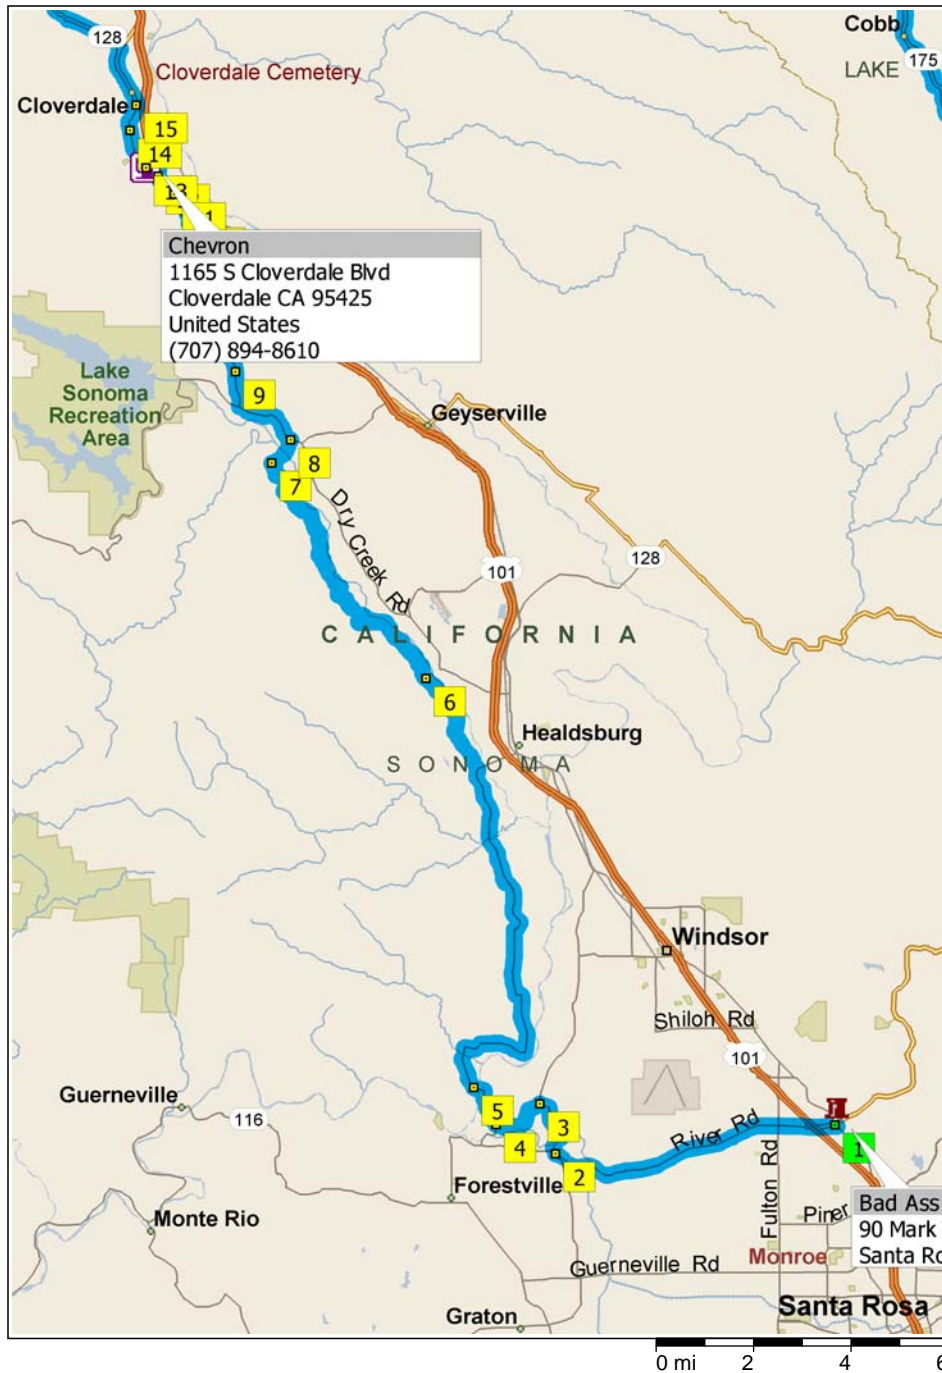

REME Sonoma Mendocino Lake Run A

143.9 miles; 3 hours, 50 minutes

9:10 AM	0.0 mi	1 Depart Bad Ass Coffee on Local road(s) (East) for 65 yds
9:10 AM	0.1 mi	Bear RIGHT (South) onto Old Redwood Hwy, then immediately turn RIGHT (West) onto E Fulton Rd for 0.1 mi
9:11 AM	0.2 mi	Turn LEFT (West) onto Mark West Springs Rd for 0.3 mi
9:12 AM	0.5 mi	Road name changes to River Rd for 5.7 mi
9:19 AM	6.2 mi	2 At River Rd & Trenton Healdsburg Rd, Forestville, CA 95436, turn RIGHT (North) onto Trenton Healdsburg Rd for 1.3 mi
9:21 AM	7.6 mi	3 At Trenton Healdsburg Rd & Eastside Rd, Forestville, CA 95436, turn LEFT (South) onto Eastside Rd for 1.2 mi
9:24 AM	8.7 mi	4 At Eastside Rd & Wohler Rd, Forestville, CA 95436, turn RIGHT (North) onto Wohler Rd for 1.0 mi
9:25 AM	9.8 mi	5 At Wohler Rd & Westside Rd, Healdsburg, CA 95448, bear RIGHT (North-West) onto Westside Rd for 8.6 mi
9:36 AM	18.4 mi	Turn LEFT (West) onto W Dry Creek Rd for 2.3 mi
9:42 AM	20.7 mi	6 At W Dry Creek Rd & Brack Rd, Healdsburg, CA 95448, stay on W Dry Creek Rd (North-West) for 6.5 mi
9:58 AM	27.2 mi	7 At W Dry Creek Rd & Yoakim Bridge Rd, Healdsburg, CA 95448, turn RIGHT (East) onto Yoakim Bridge Rd for 0.6 mi
9:59 AM	27.9 mi	8 At Yoakim Bridge Rd & Dry Creek Rd, Healdsburg, CA 95448, turn LEFT (West) onto Dry Creek Rd for 1.4 mi
10:01 AM	29.2 mi	Turn RIGHT (North) onto Dutcher Creek Rd for 0.7 mi
10:03 AM	30.0 mi	9 At Kemp Rd & Dutcher Creek Rd, Geyserville, CA 95441, stay on Dutcher Creek Rd (North) for 3.4 mi
10:11 AM	33.4 mi	Turn RIGHT (North-East) onto Theresa Dr for 0.1 mi
10:12 AM	33.5 mi	10 At Theresa Dr & Asti Rd, Cloverdale, CA 95425, turn LEFT (North-West) onto Asti Rd for 0.7 mi
10:14 AM	34.2 mi	11 At 27366 Asti Rd, Cloverdale, CA 95425, stay on Asti Rd (North-West) for 0.5 mi